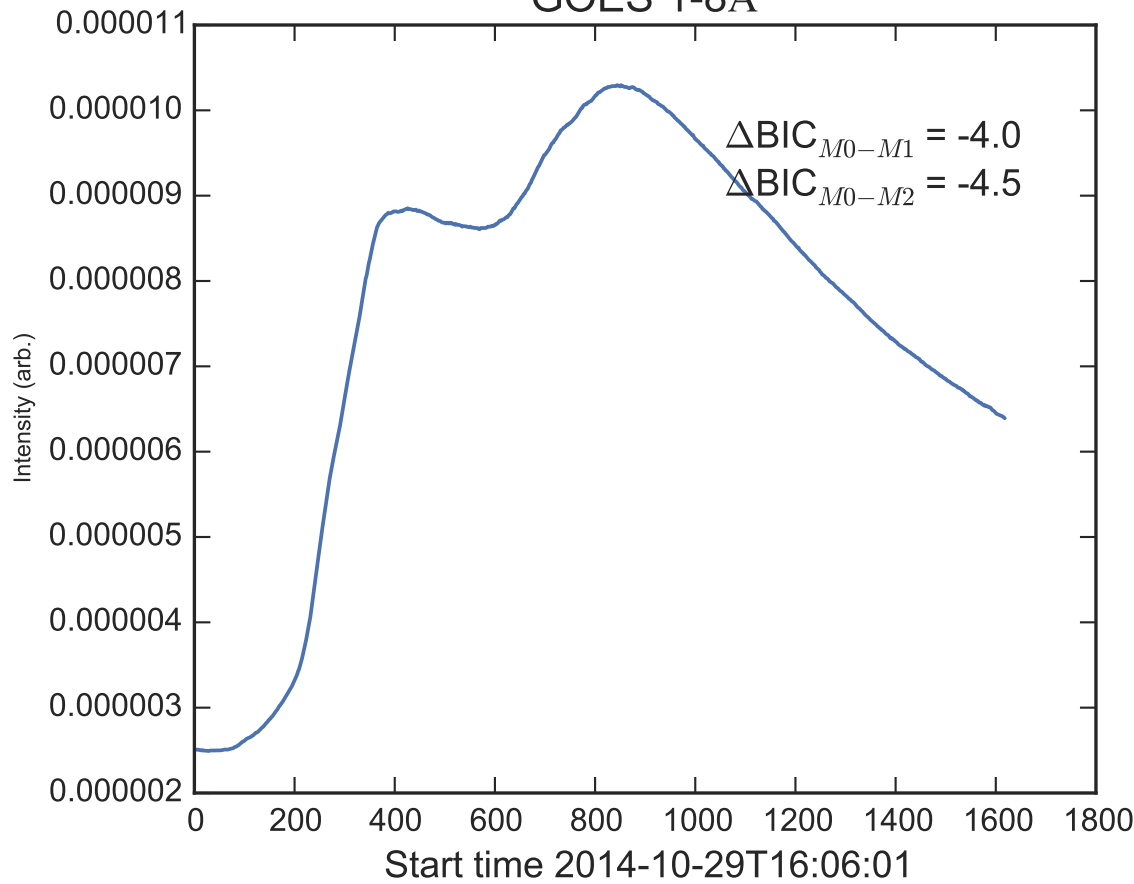

GOES 1-8Å

Power Spectral Density (PSD) - Model 0

Power Spectral Density (PSD) - Model 1

Power Spectral Density (PSD) - Model 2