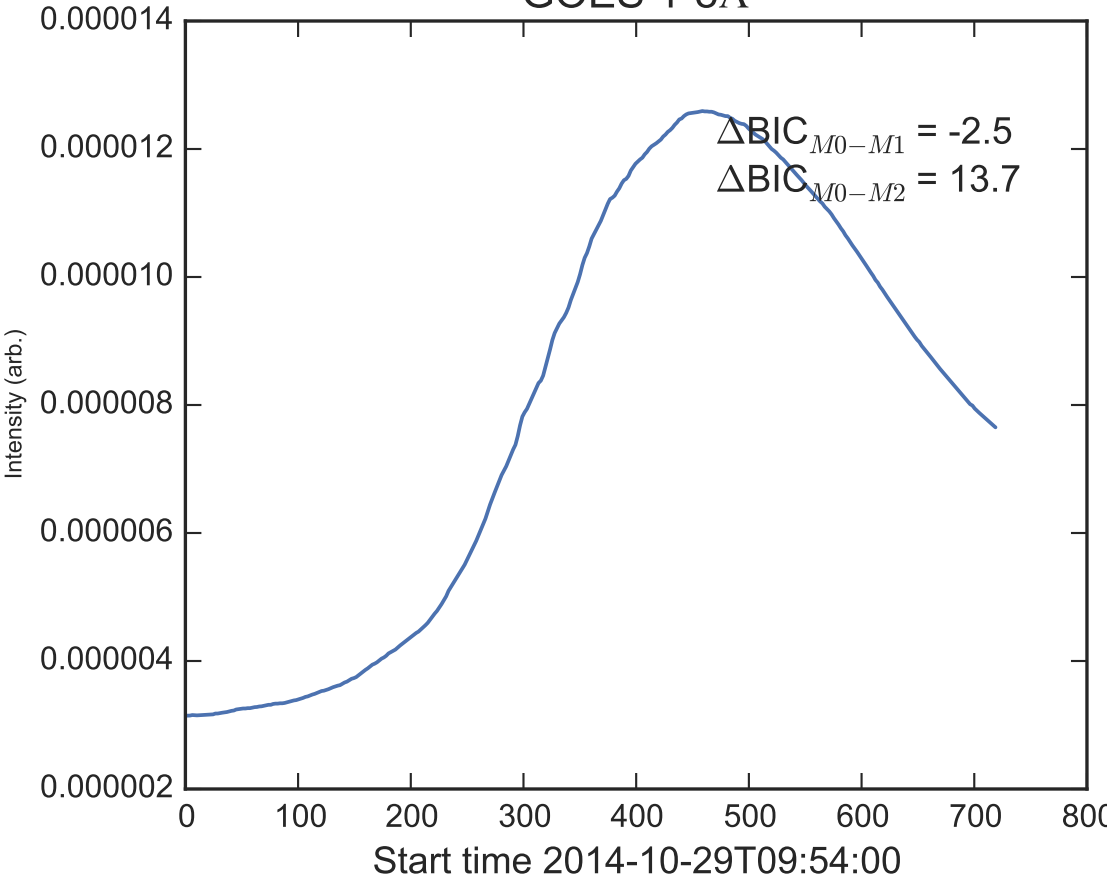

GOES 1-8Å

Power Spectral Density (PSD) - Model 0

Power Spectral Density (PSD) - Model 1

Power Spectral Density (PSD) - Model 2