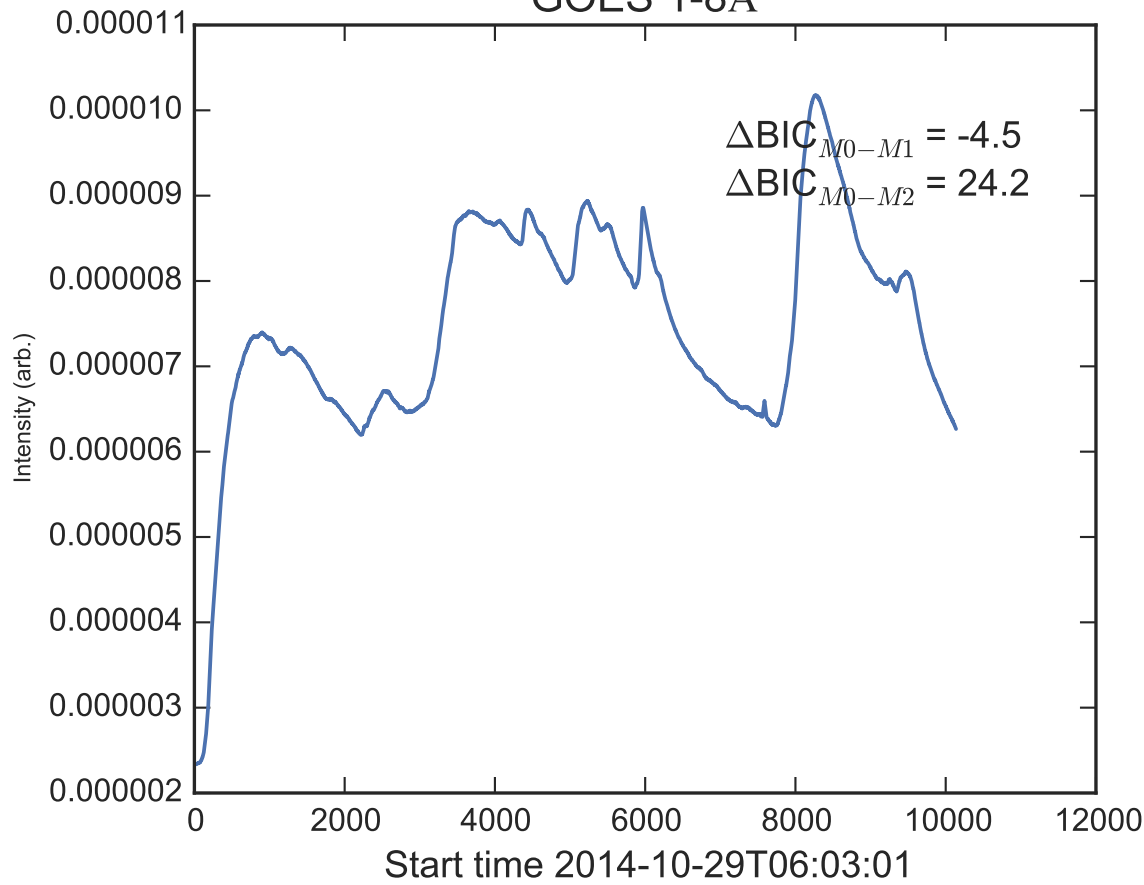

GOES 1-8Å

Power Spectral Density (PSD) - Model 0

Power Spectral Density (PSD) - Model 1

Power Spectral Density (PSD) - Model 2