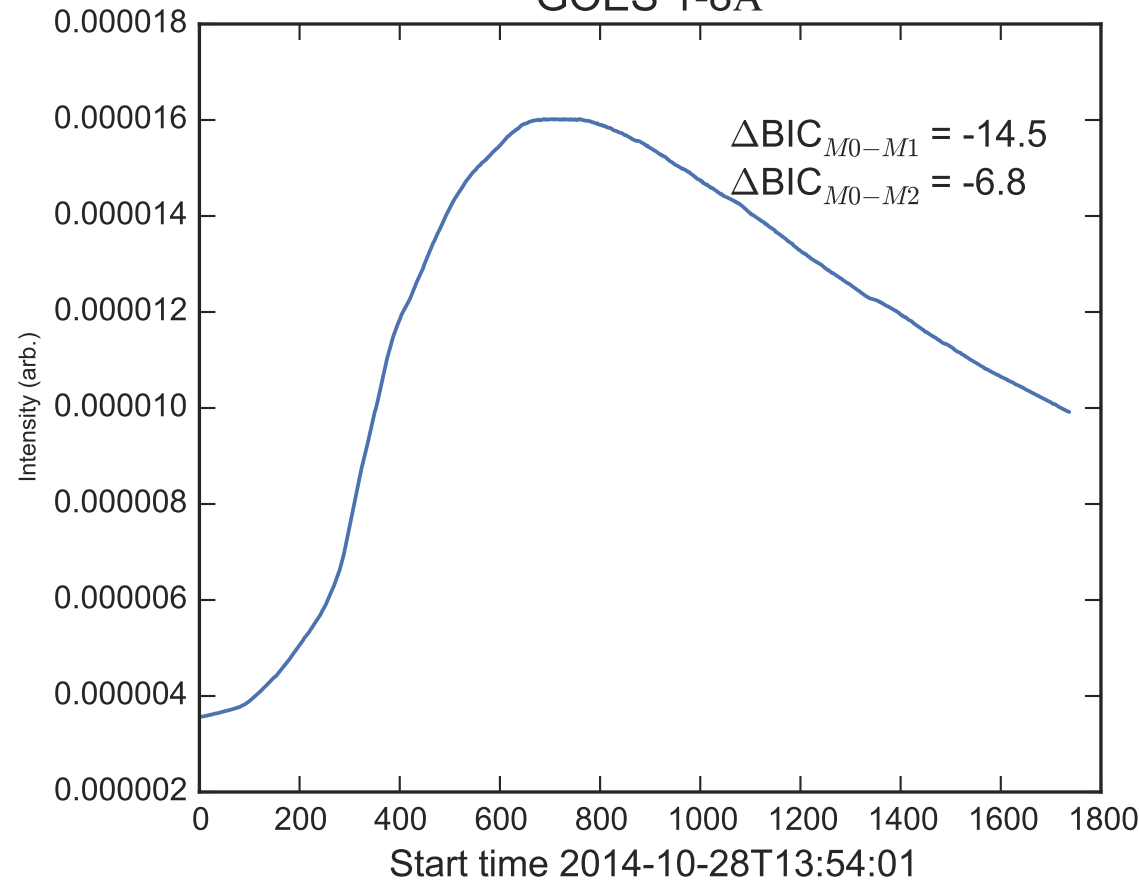

GOES 1-8Å

Power Spectral Density (PSD) - Model 0

Power Spectral Density (PSD) - Model 1

Power Spectral Density (PSD) - Model 2