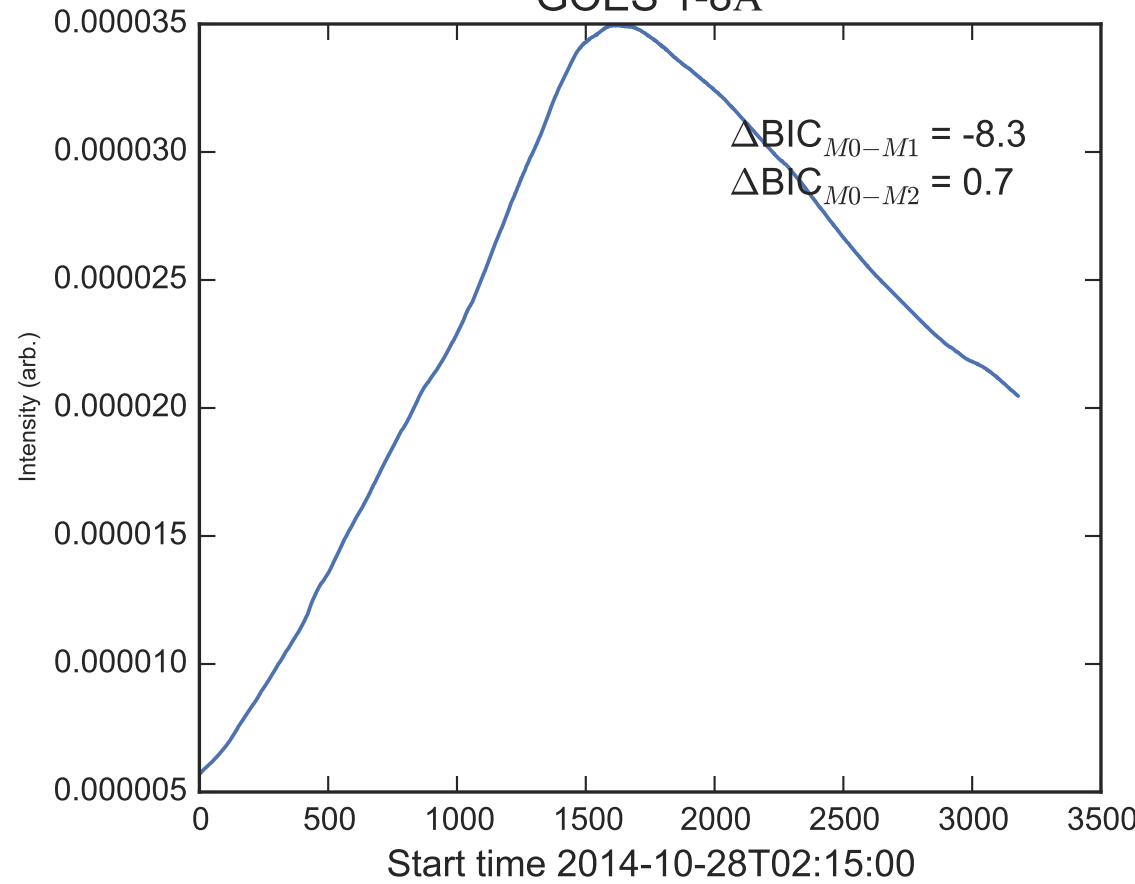

GOES 1-8Å

Power Spectral Density (PSD) - Model 0

Power Spectral Density (PSD) - Model 1

Power Spectral Density (PSD) - Model 2