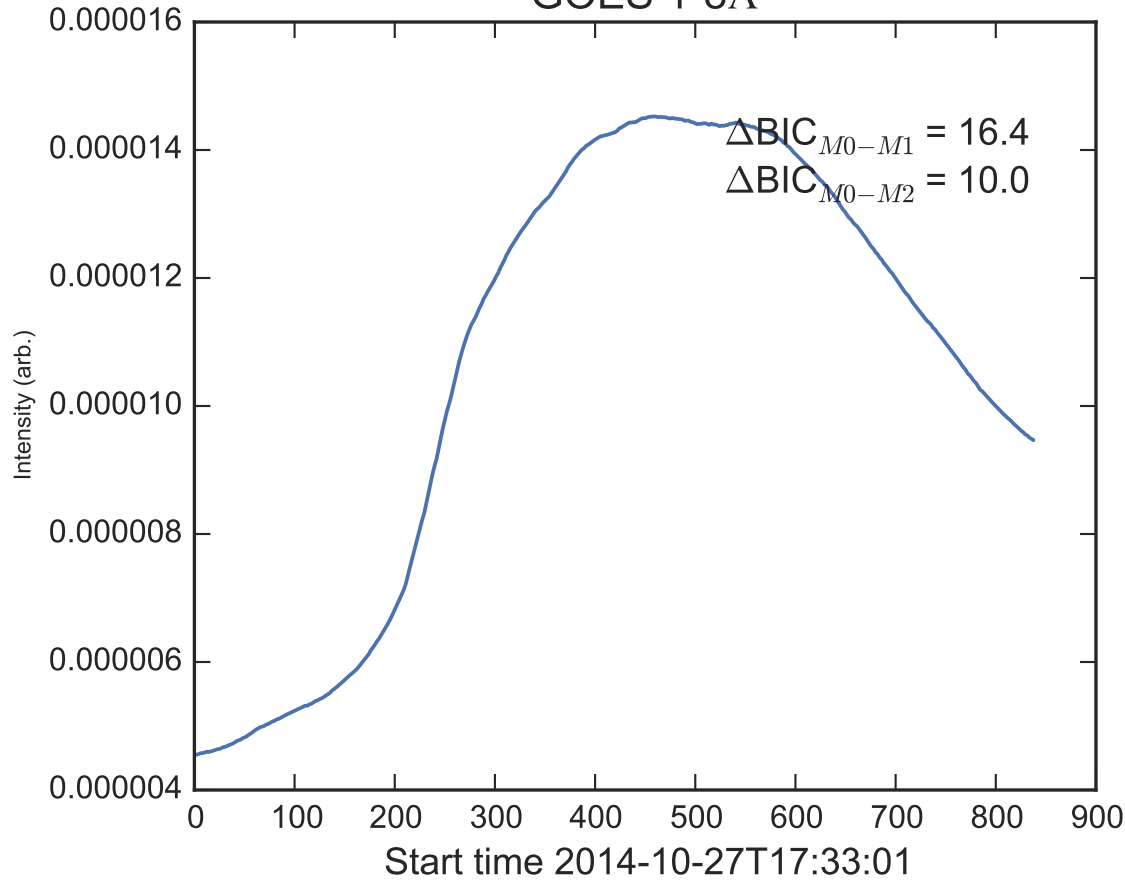

GOES 1-8Å

Power Spectral Density (PSD) - Model 0

Power Spectral Density (PSD) - Model 1

Power Spectral Density (PSD) - Model 2