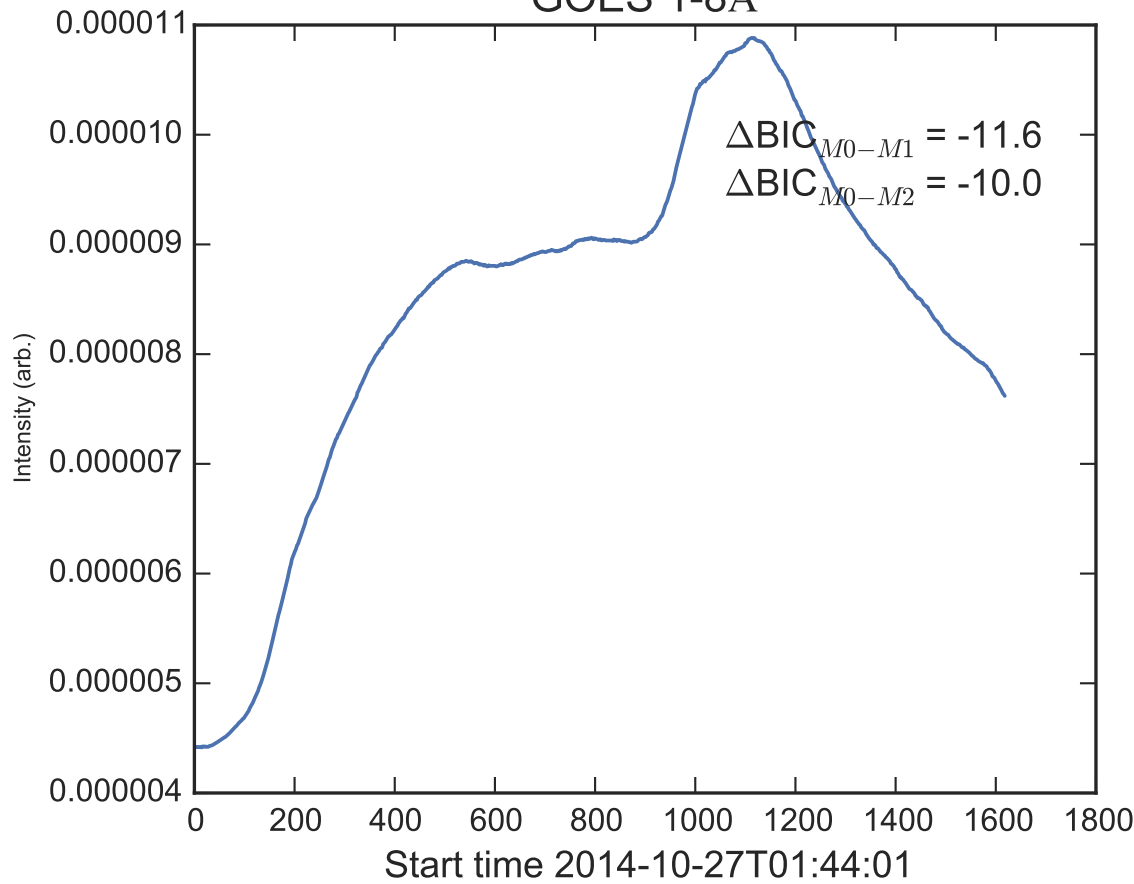

GOES 1-8Å

Power Spectral Density (PSD) - Model 0

Power Spectral Density (PSD) - Model 1

Power Spectral Density (PSD) - Model 2