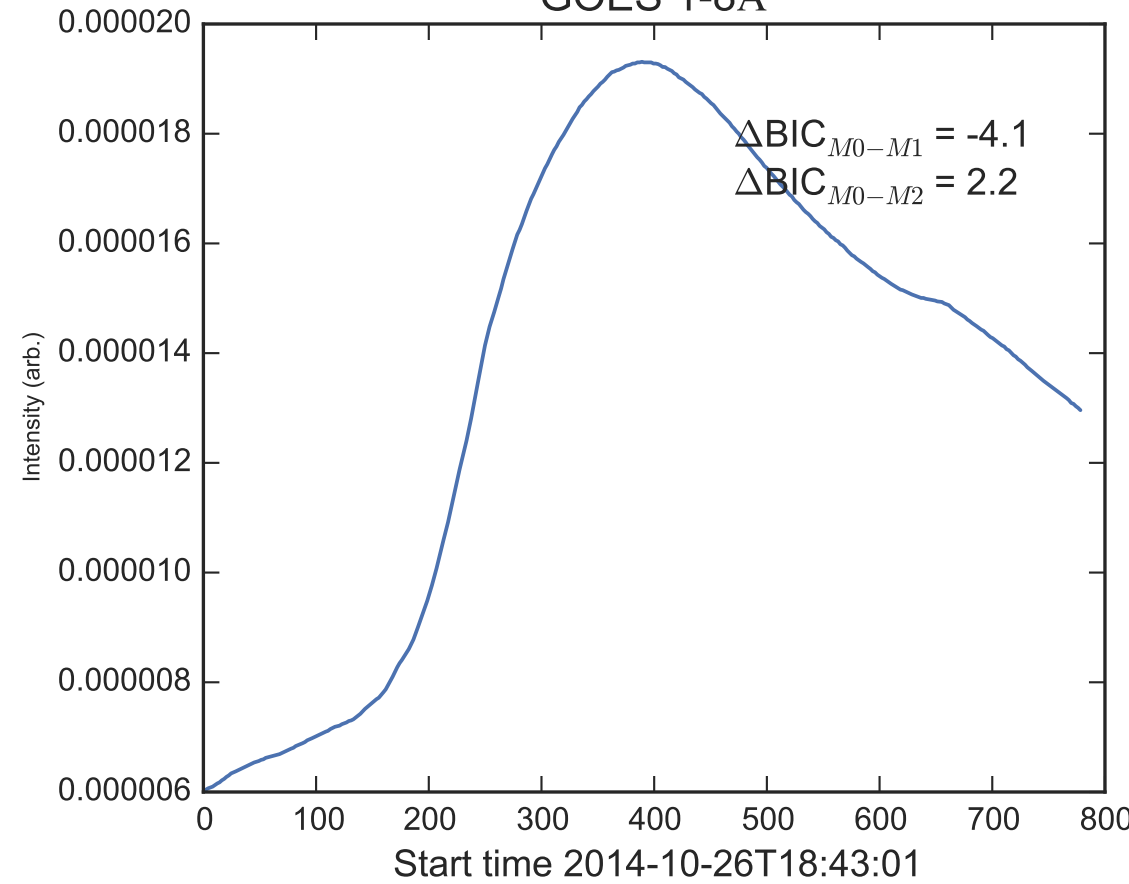

GOES 1-8Å

Power Spectral Density (PSD) - Model 0

Power Spectral Density (PSD) - Model 1

Power Spectral Density (PSD) - Model 2