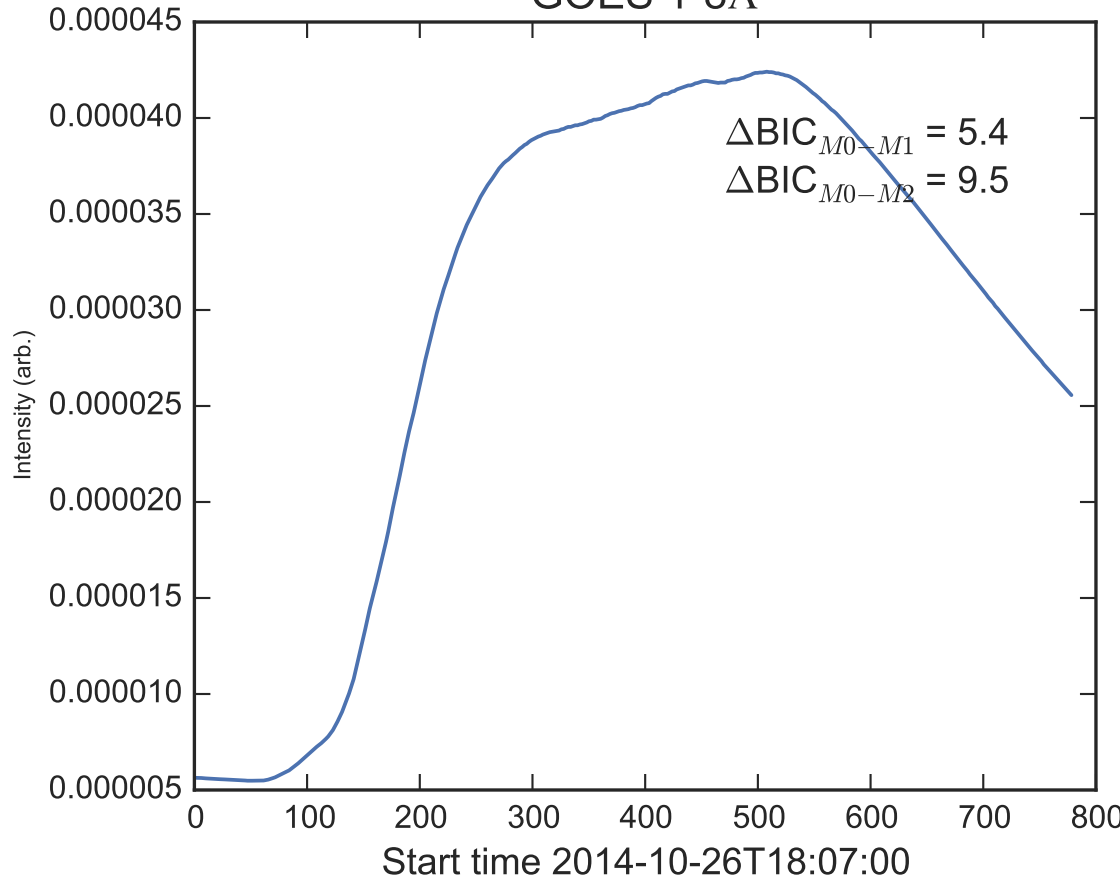

GOES 1-8Å

Power Spectral Density (PSD) - Model 0

Power Spectral Density (PSD) - Model 1

Power Spectral Density (PSD) - Model 2