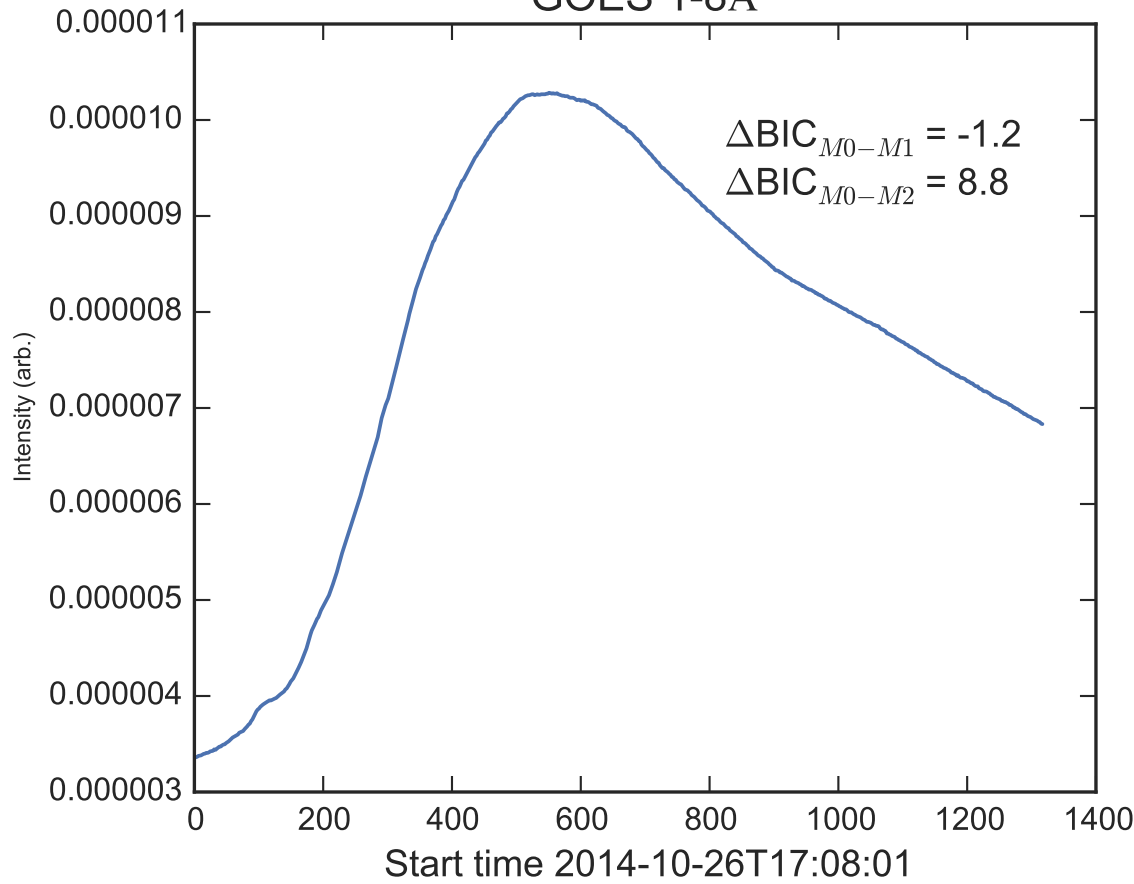

GOES 1-8Å

Power Spectral Density (PSD) - Model 0

Power Spectral Density (PSD) - Model 1

Power Spectral Density (PSD) - Model 2