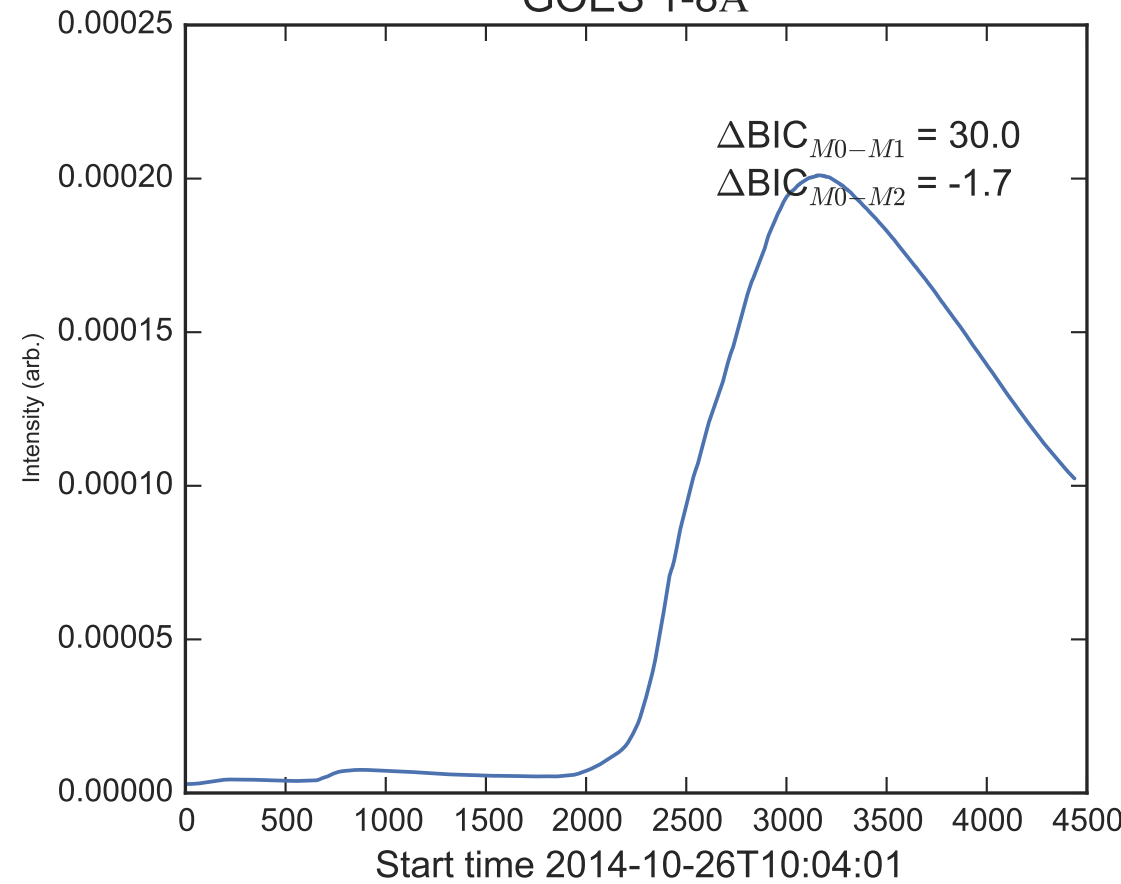

GOES 1-8Å

Power Spectral Density (PSD) - Model 0

Power Spectral Density (PSD) - Model 1

Power Spectral Density (PSD) - Model 2