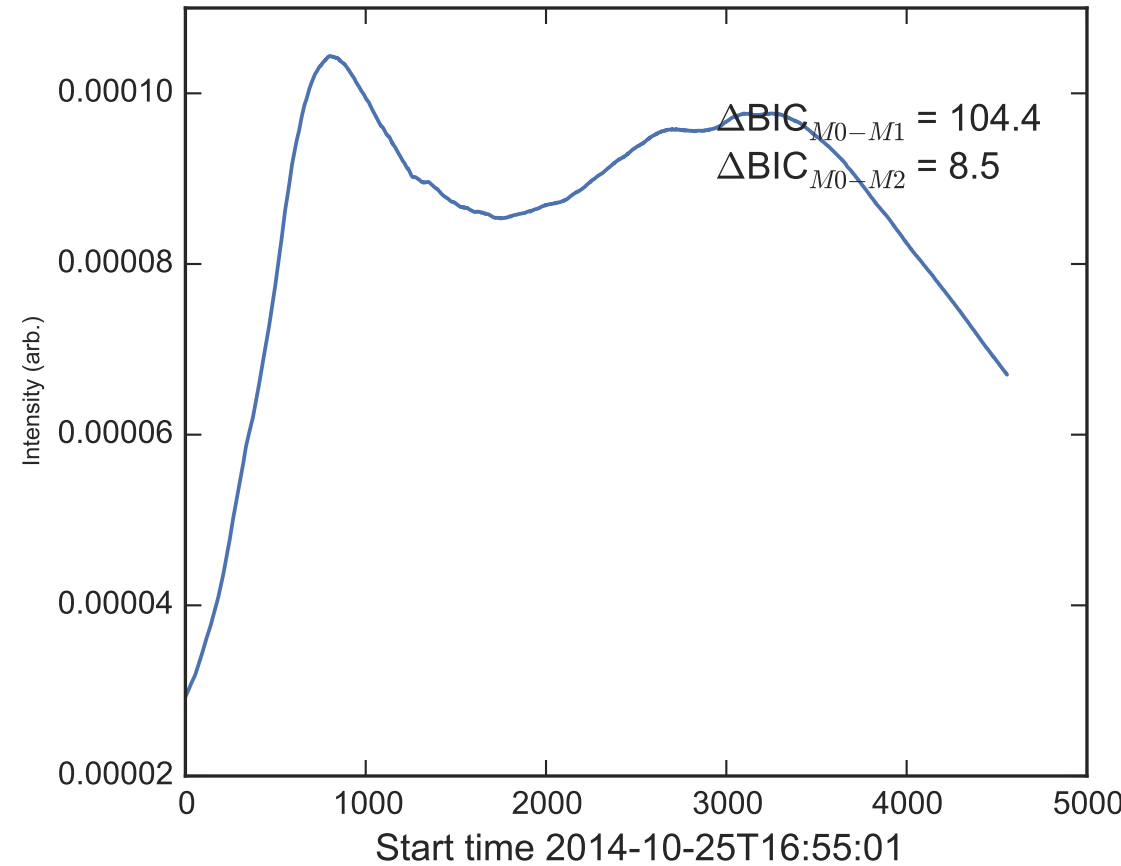

GOES 1-8Å

Power Spectral Density (PSD) - Model 0

Power Spectral Density (PSD) - Model 1

Power Spectral Density (PSD) - Model 2