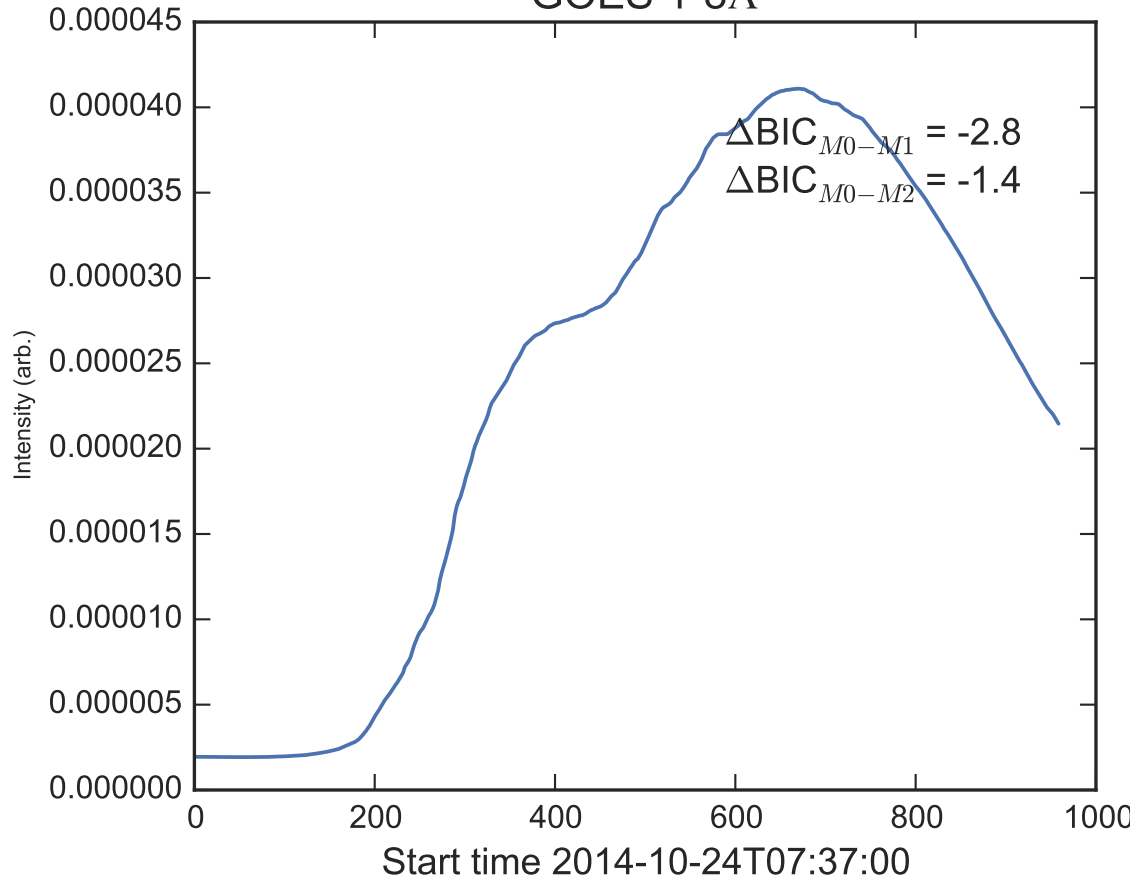

GOES 1-8Å

Power Spectral Density (PSD) - Model 0

Power Spectral Density (PSD) - Model 1

Power Spectral Density (PSD) - Model 2