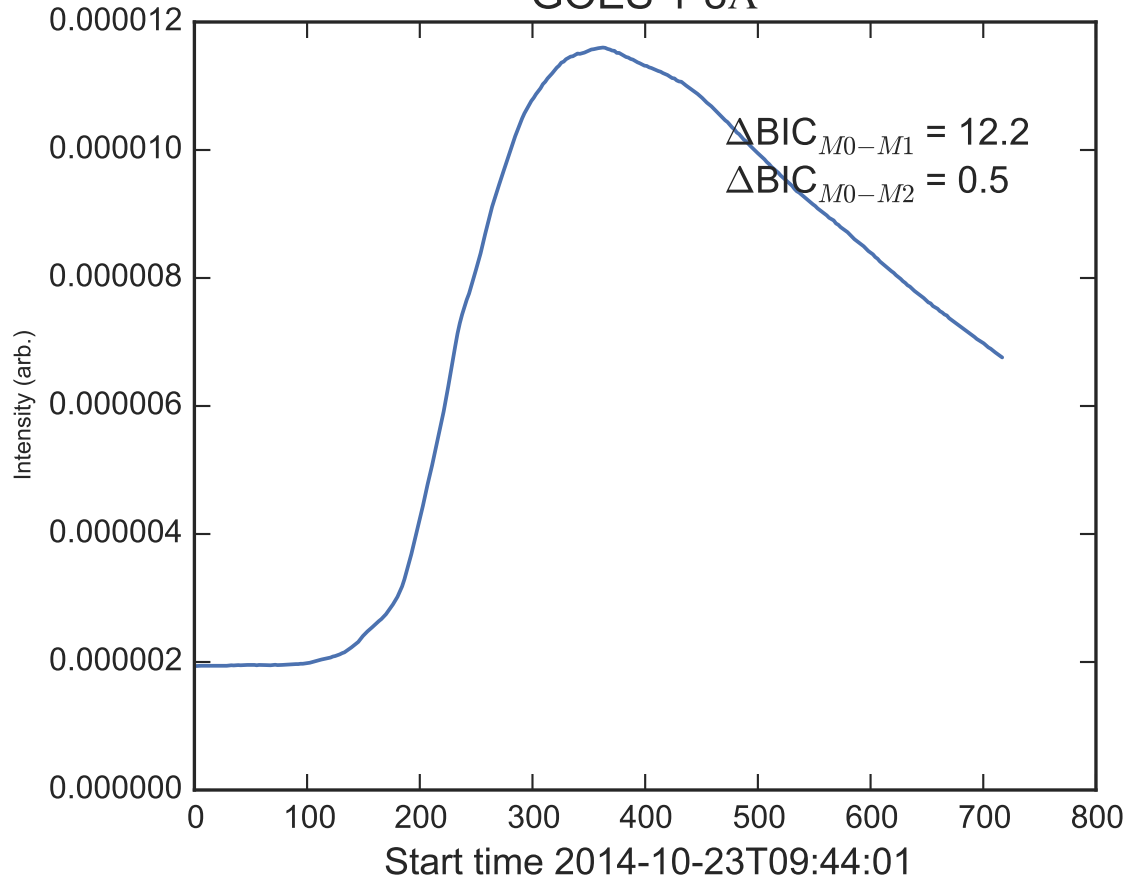

GOES 1-8Å

Power Spectral Density (PSD) - Model 0

Power Spectral Density (PSD) - Model 1

Power Spectral Density (PSD) - Model 2