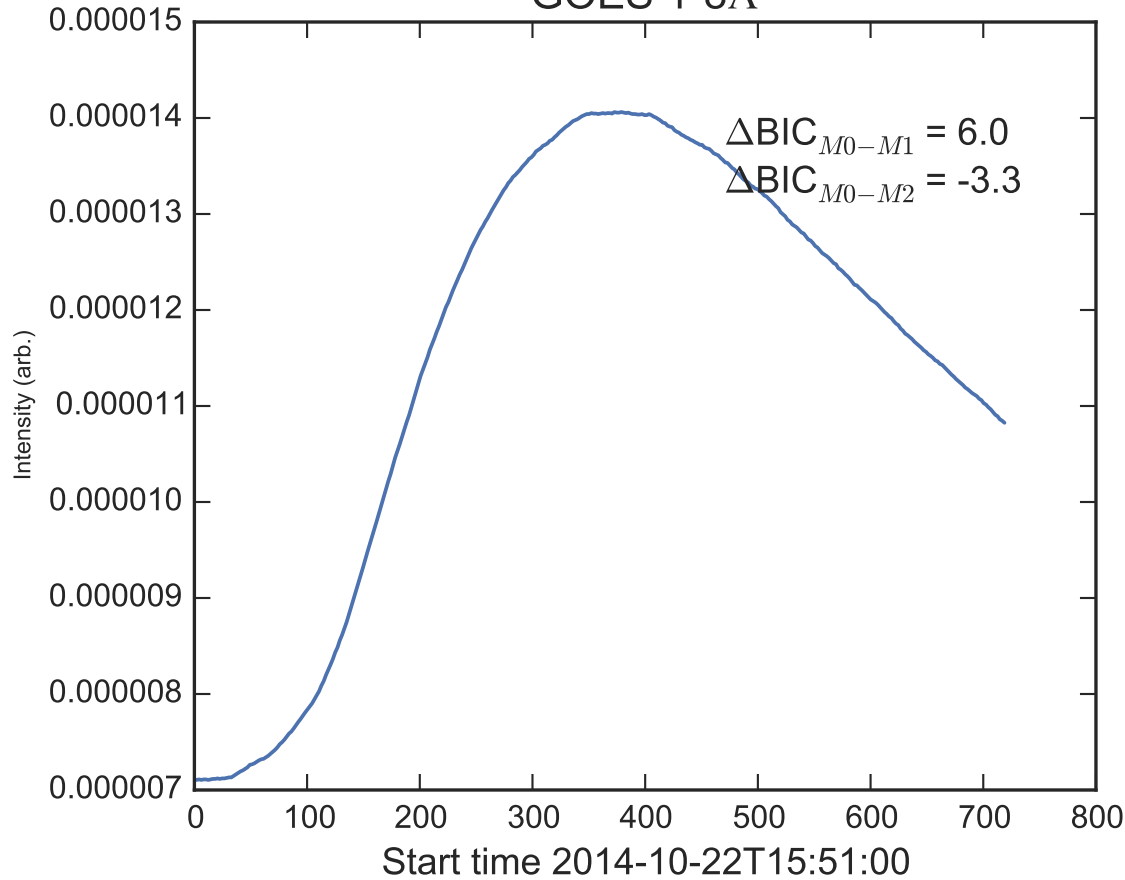

GOES 1-8Å

Power Spectral Density (PSD) - Model 0

Power Spectral Density (PSD) - Model 1

Power Spectral Density (PSD) - Model 2