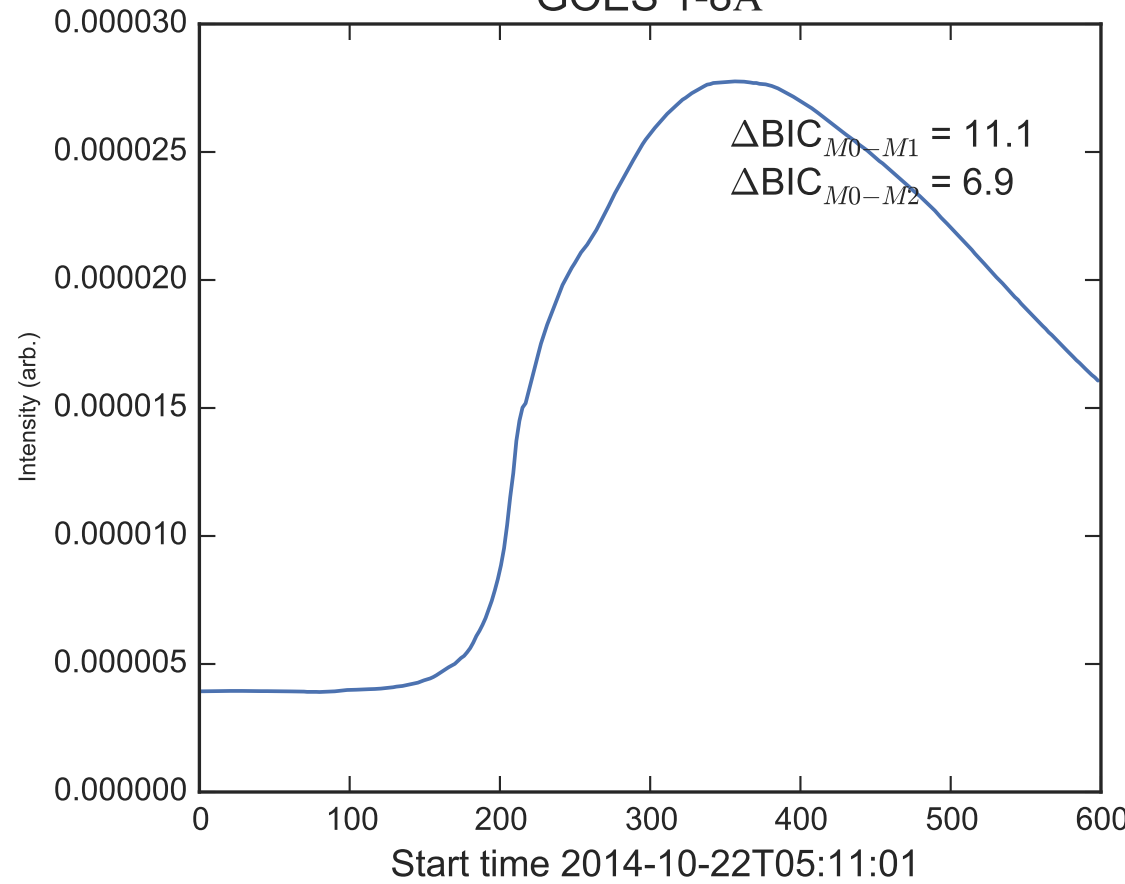

GOES 1-8Å

Power Spectral Density (PSD) - Model 0

Power Spectral Density (PSD) - Model 1

Power Spectral Density (PSD) - Model 2