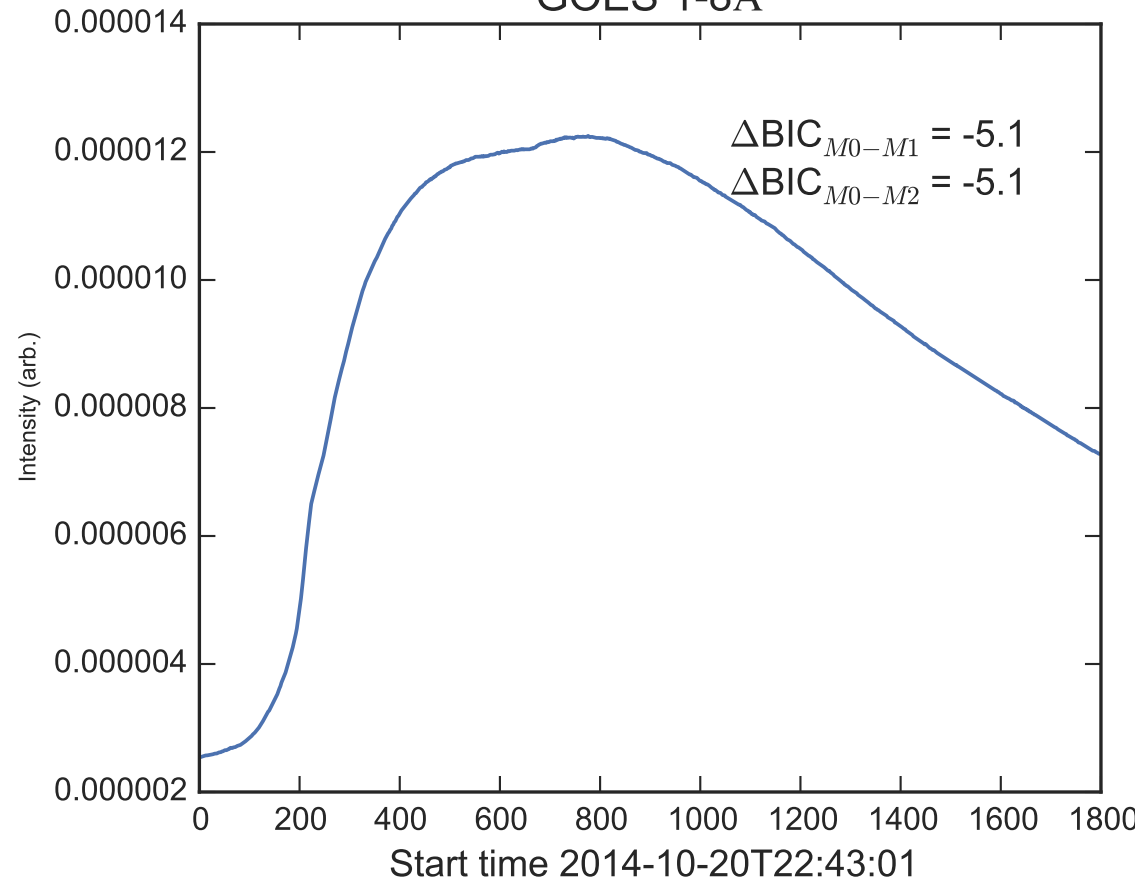

GOES 1-8Å

Power Spectral Density (PSD) - Model 0

Power Spectral Density (PSD) - Model 1

Power Spectral Density (PSD) - Model 2