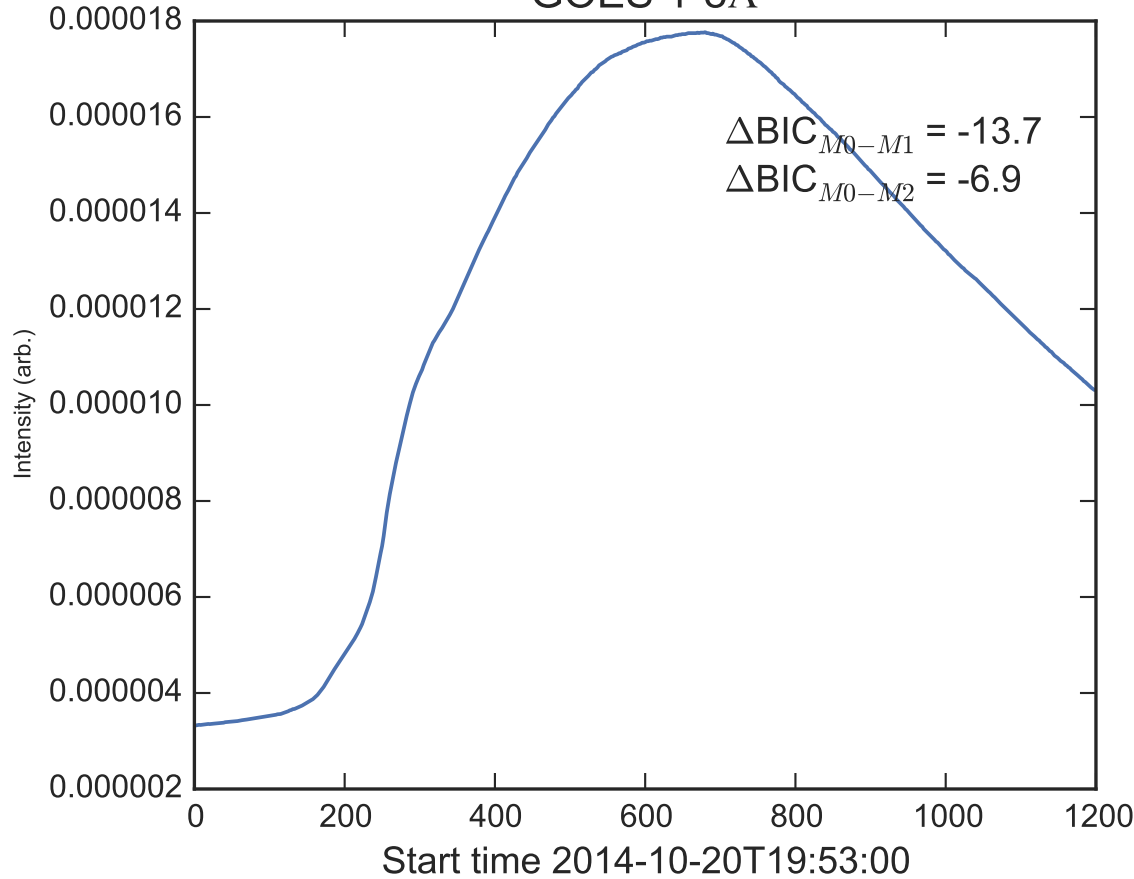

GOES 1-8Å

Power Spectral Density (PSD) - Model 0

Power Spectral Density (PSD) - Model 1

Power Spectral Density (PSD) - Model 2