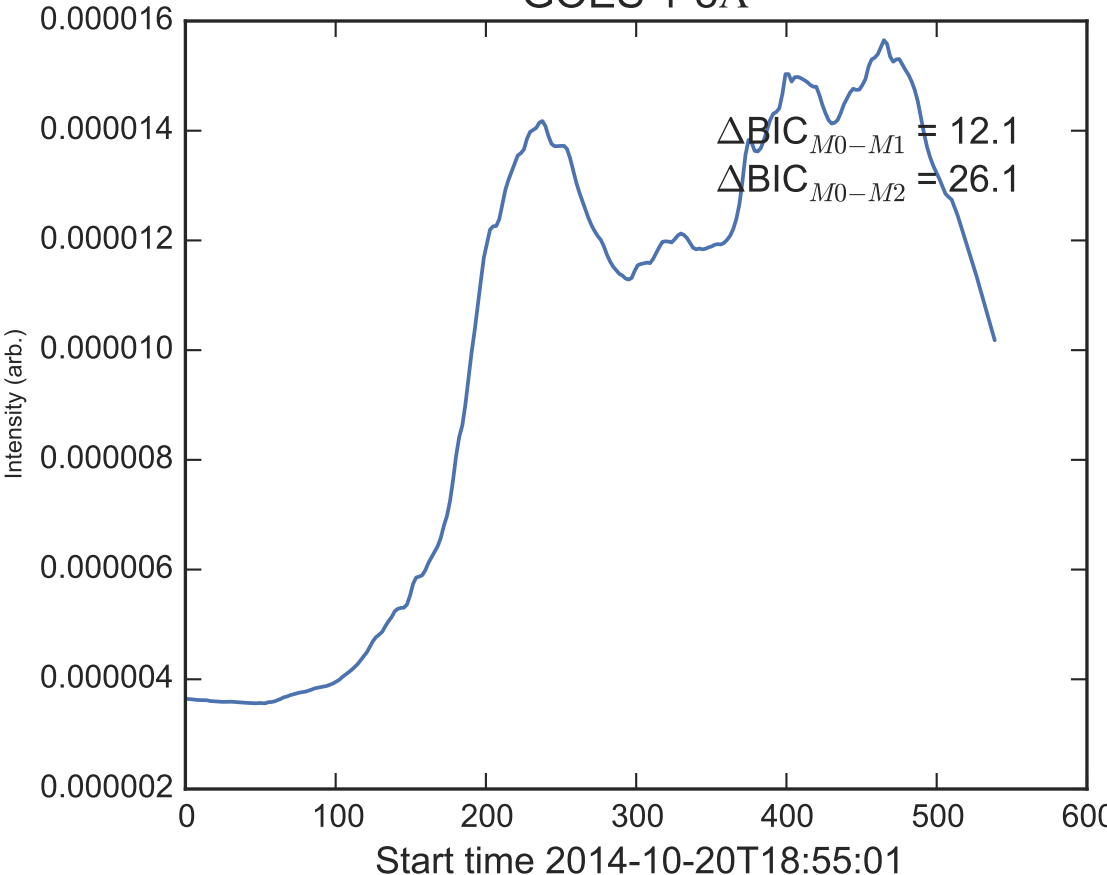

GOES 1-8Å

Power Spectral Density (PSD) - Model 0

Power Spectral Density (PSD) - Model 1

Power Spectral Density (PSD) - Model 2