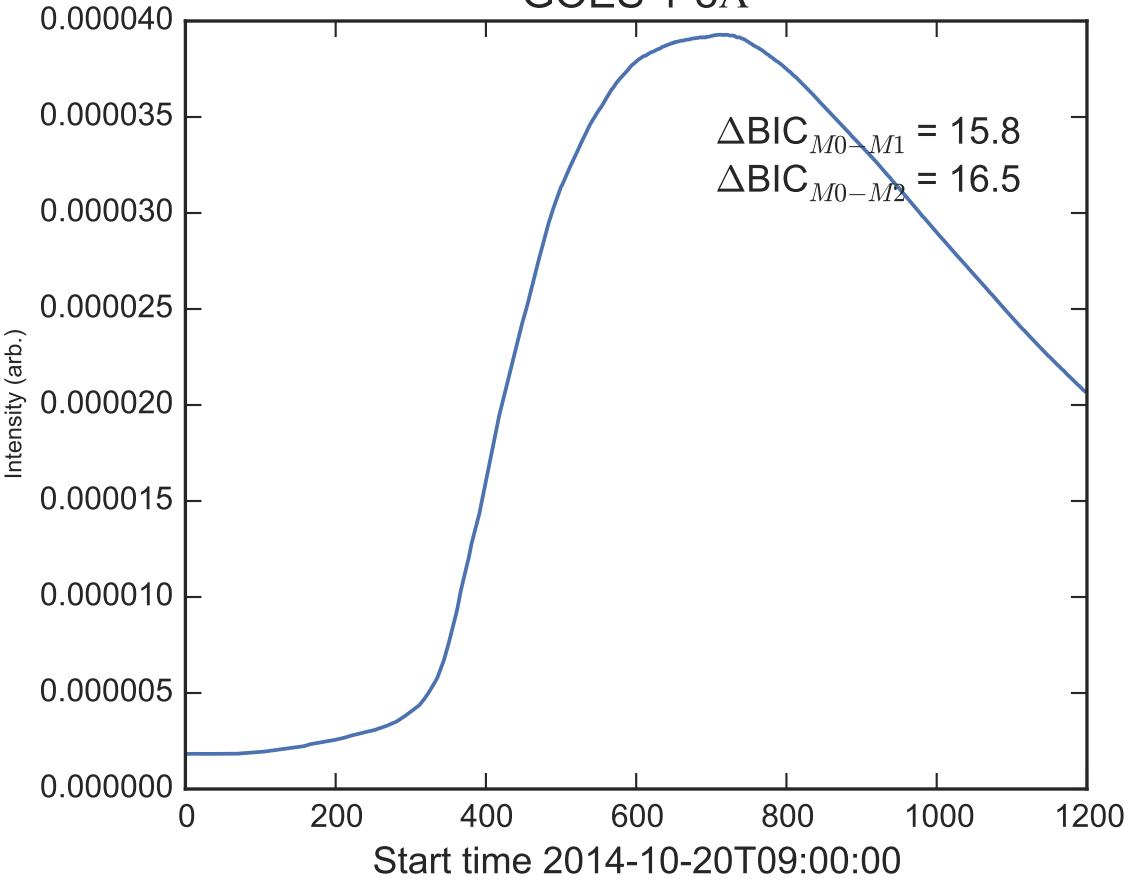

GOES 1-8Å

Power Spectral Density (PSD) - Model 0

Power Spectral Density (PSD) - Model 1

Power Spectral Density (PSD) - Model 2