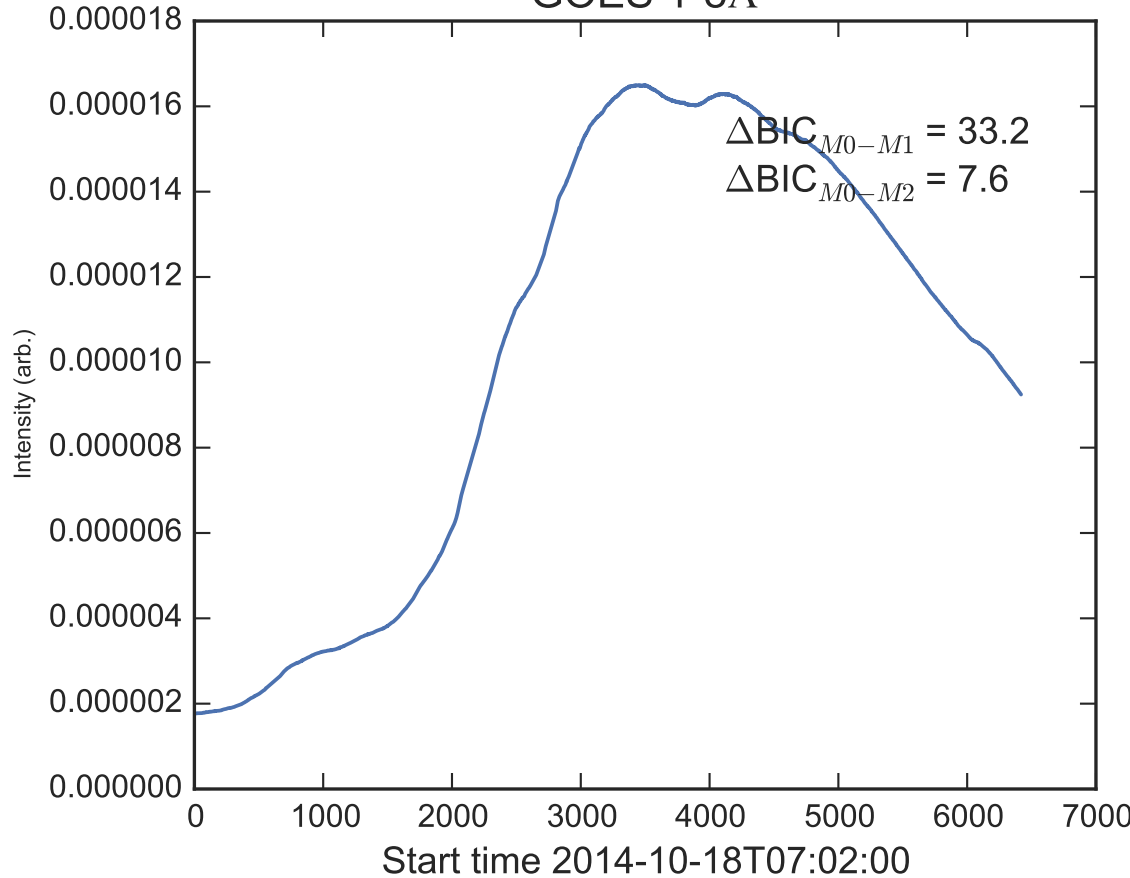

GOES 1-8Å

Power Spectral Density (PSD) - Model 0

Power Spectral Density (PSD) - Model 1

Power Spectral Density (PSD) - Model 2