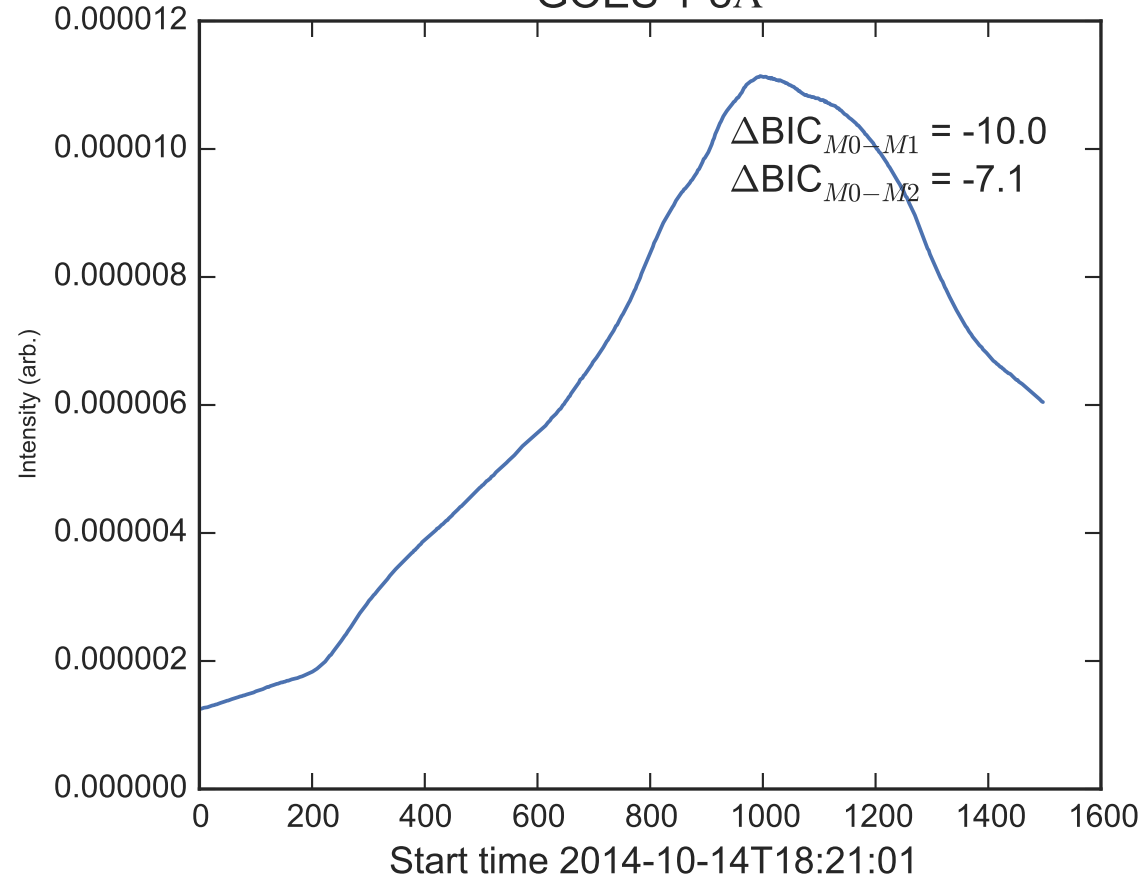

GOES 1-8Å

Power Spectral Density (PSD) - Model 0

Power Spectral Density (PSD) - Model 1

Power Spectral Density (PSD) - Model 2