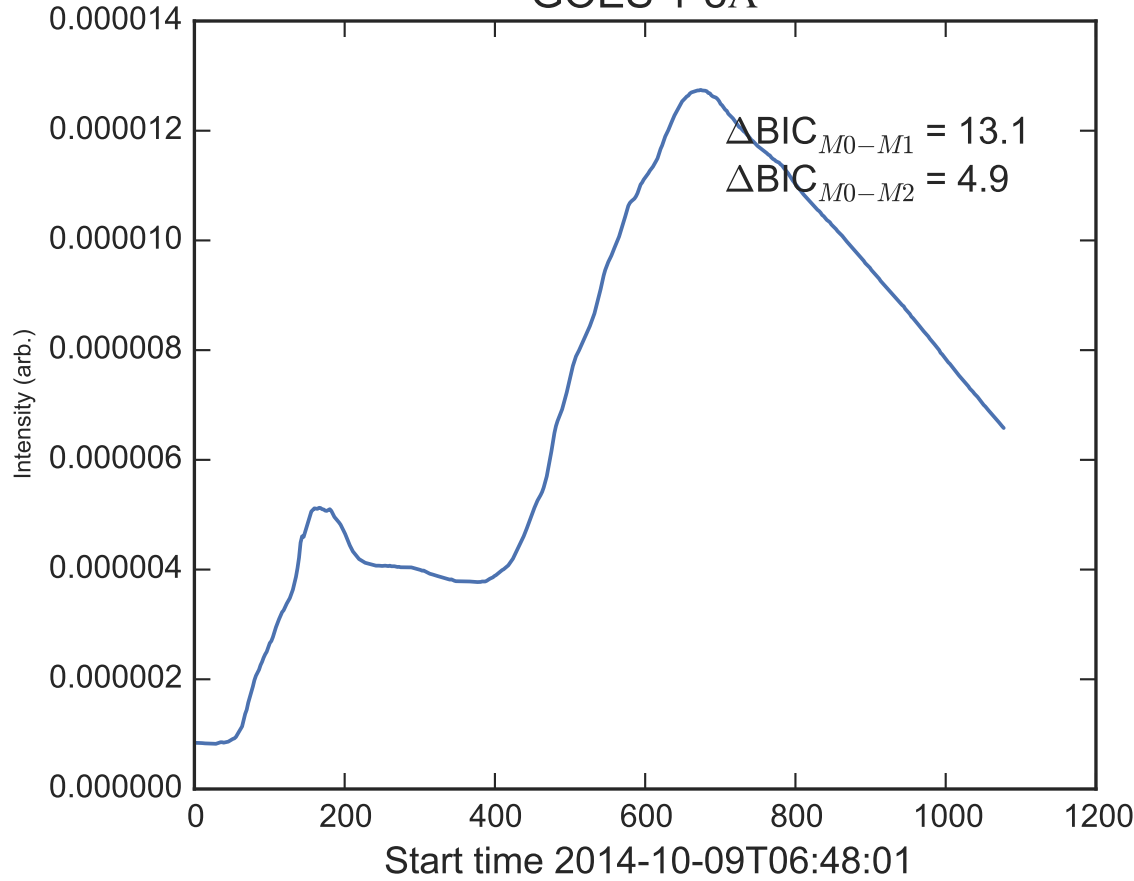

GOES 1-8Å

Power Spectral Density (PSD) - Model 0

Power Spectral Density (PSD) - Model 1

Power Spectral Density (PSD) - Model 2