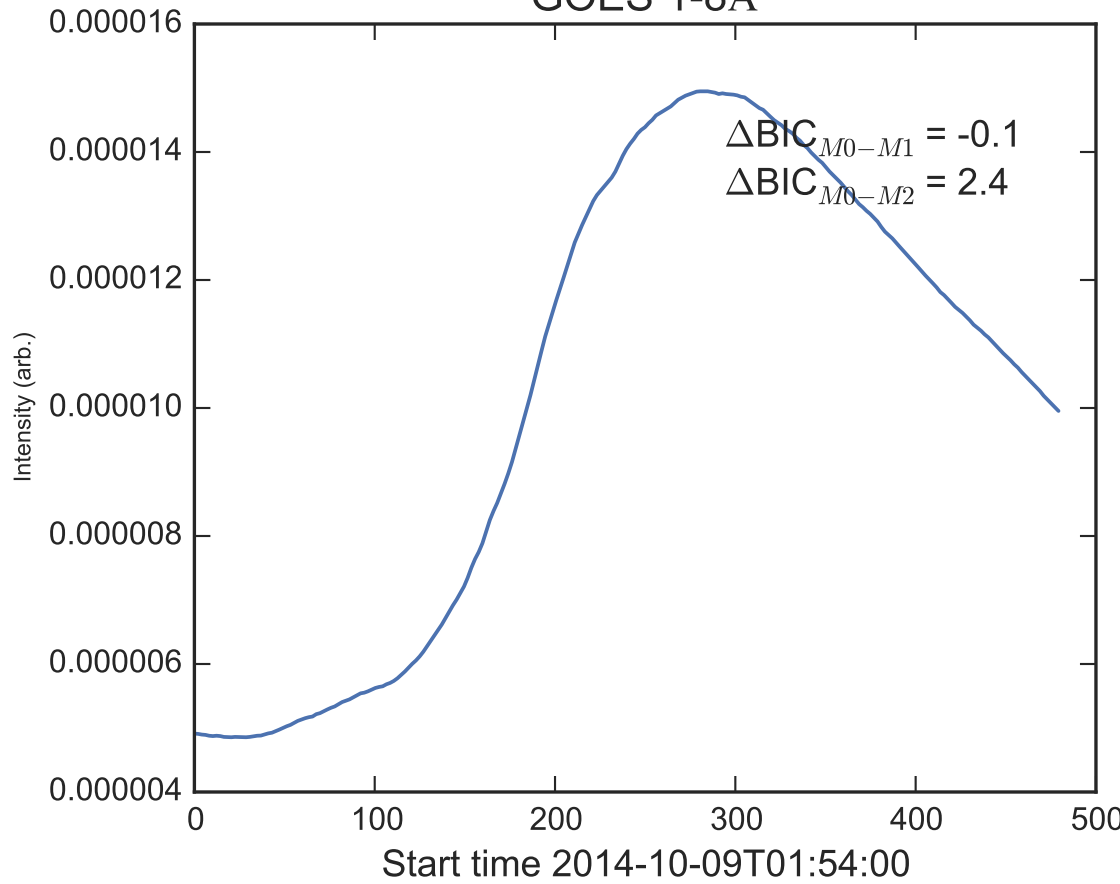

GOES 1-8Å

Power Spectral Density (PSD) - Model 0

Power Spectral Density (PSD) - Model 1

Power Spectral Density (PSD) - Model 2