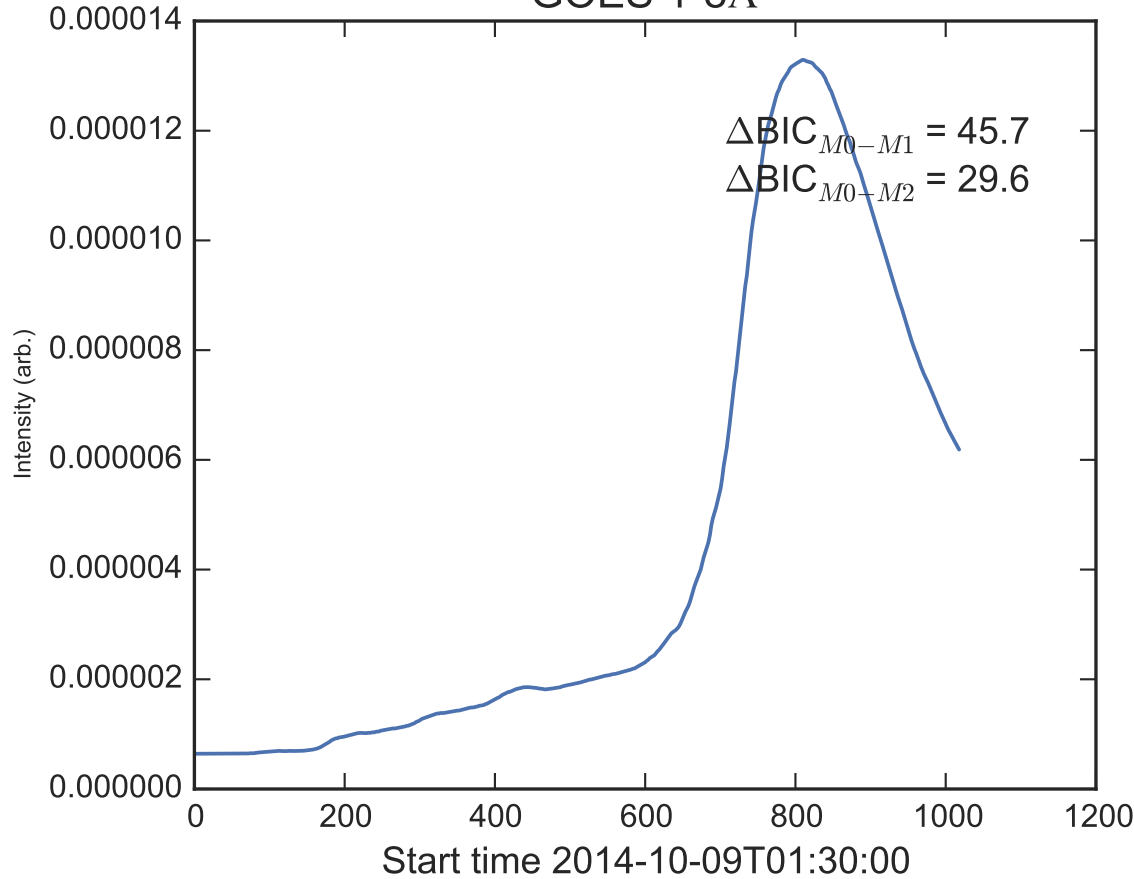

GOES 1-8Å

Power Spectral Density (PSD) - Model 0

Power Spectral Density (PSD) - Model 1

Power Spectral Density (PSD) - Model 2