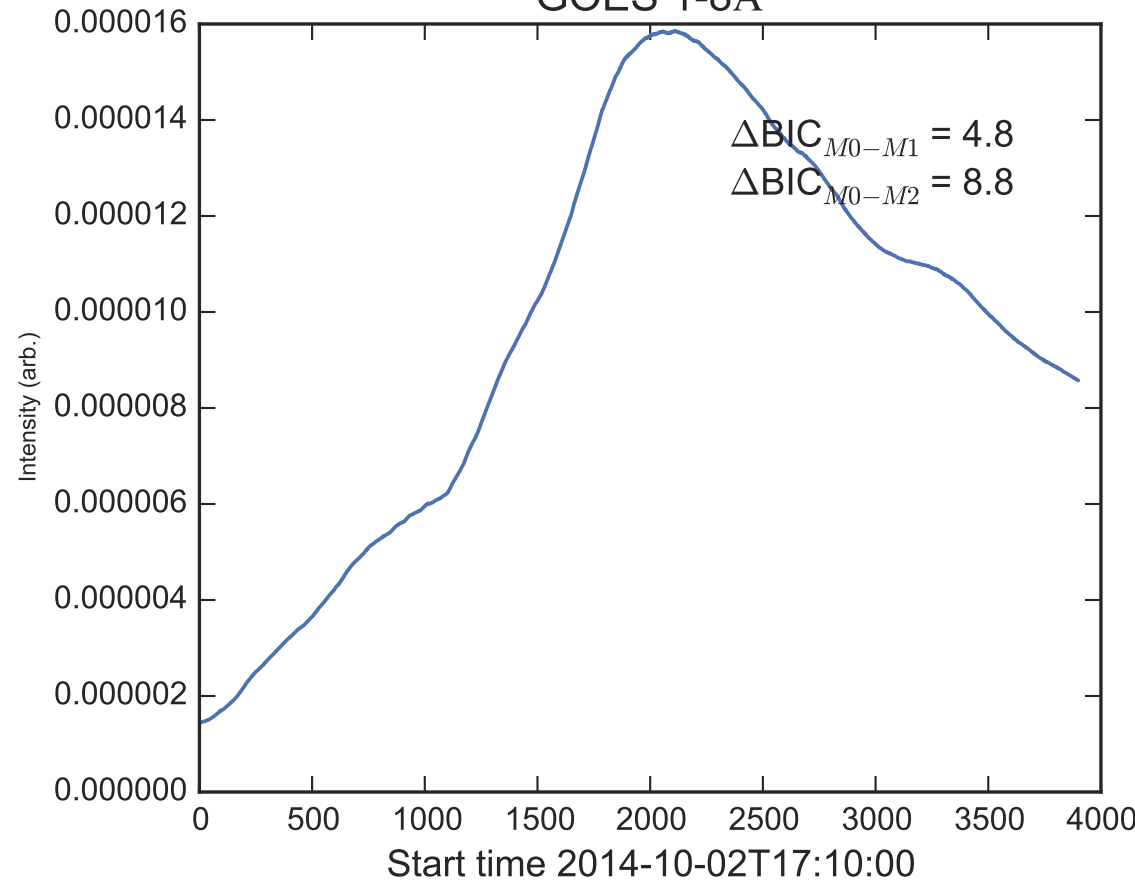

GOES 1-8Å

Power Spectral Density (PSD) - Model 0

Power Spectral Density (PSD) - Model 1

Power Spectral Density (PSD) - Model 2