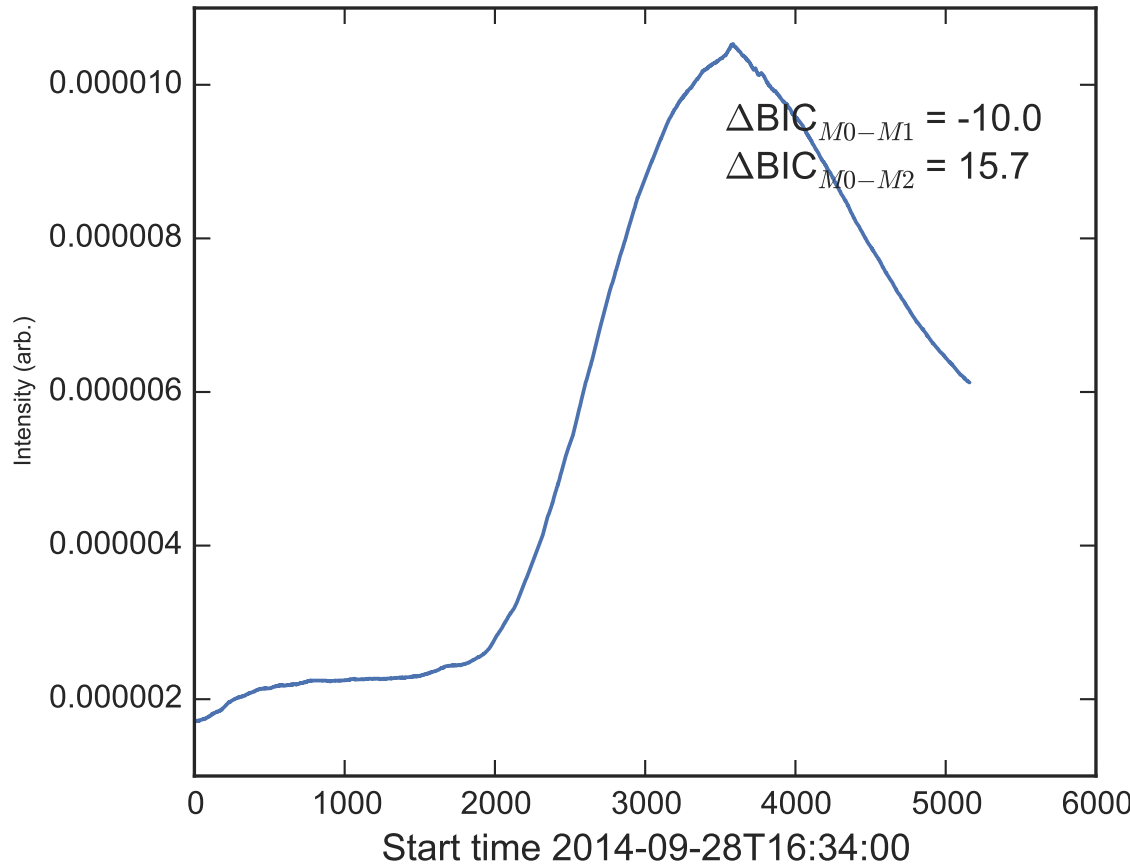

GOES 1-8Å

Power Spectral Density (PSD) - Model 0

Power Spectral Density (PSD) - Model 1

Power Spectral Density (PSD) - Model 2