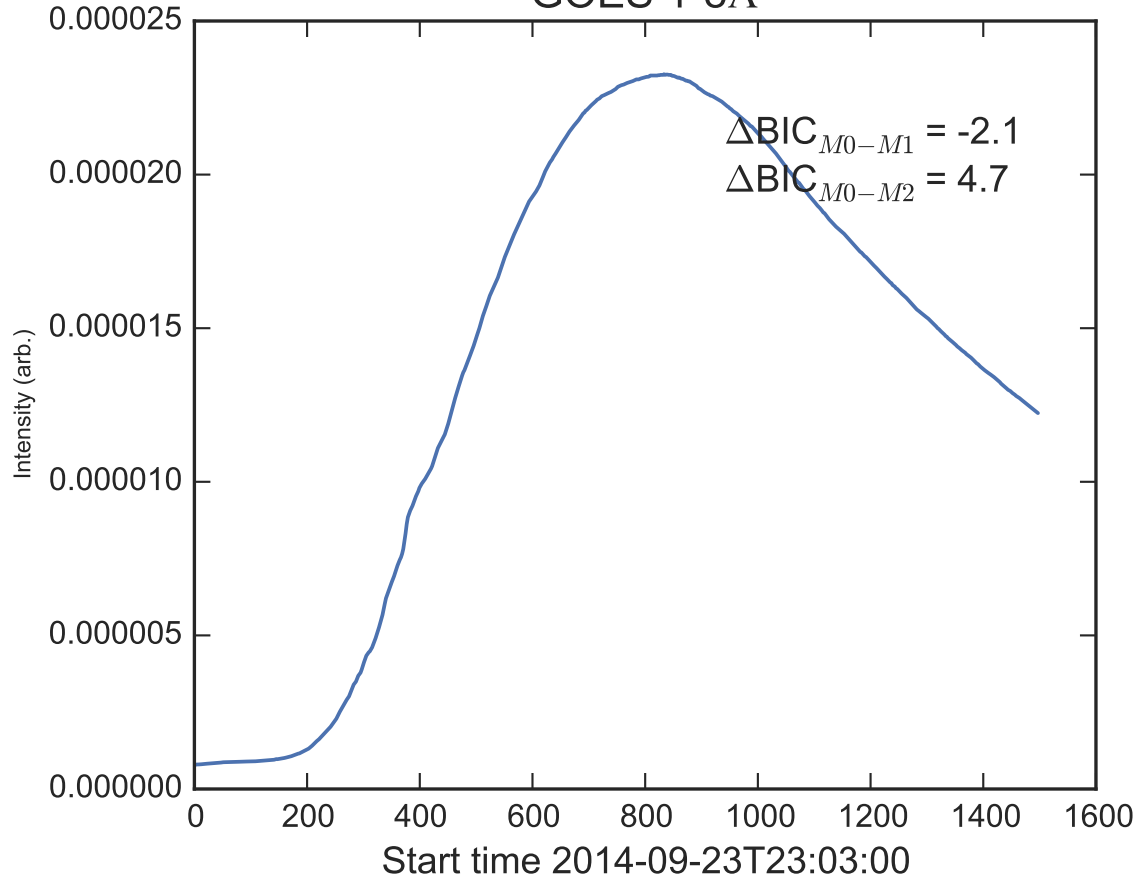

GOES 1-8Å

Power Spectral Density (PSD) - Model 0

Power Spectral Density (PSD) - Model 1

Power Spectral Density (PSD) - Model 2