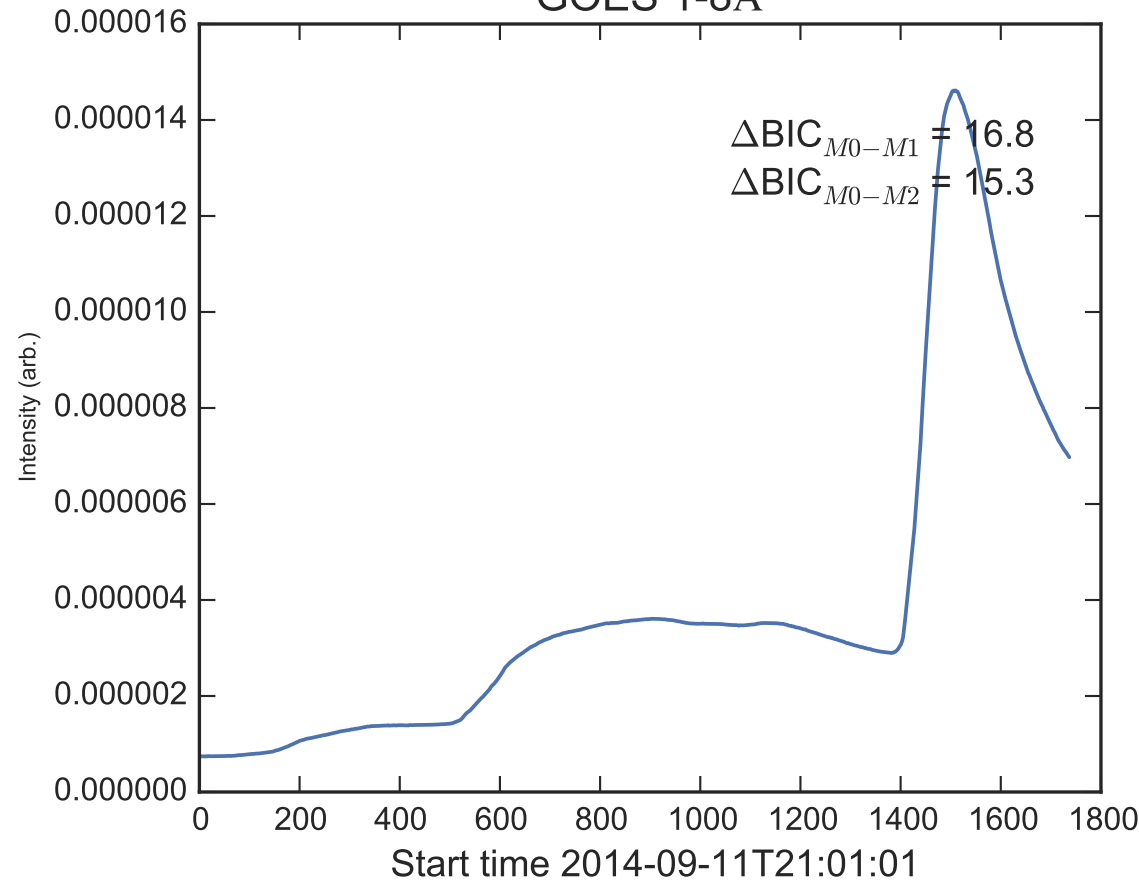

GOES 1-8Å

Power Spectral Density (PSD) - Model 0

Power Spectral Density (PSD) - Model 1

Power Spectral Density (PSD) - Model 2