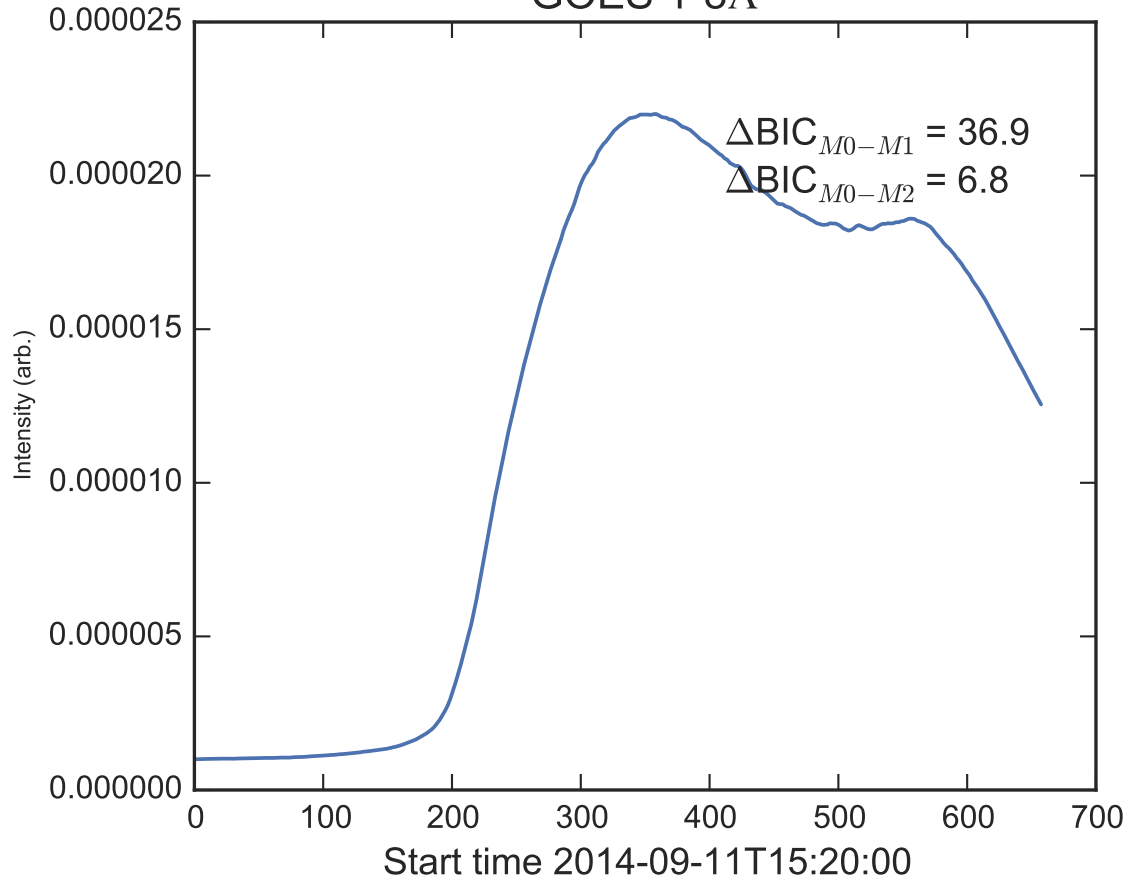

GOES 1-8Å

Power Spectral Density (PSD) - Model 0

Power Spectral Density (PSD) - Model 1

Power Spectral Density (PSD) - Model 2