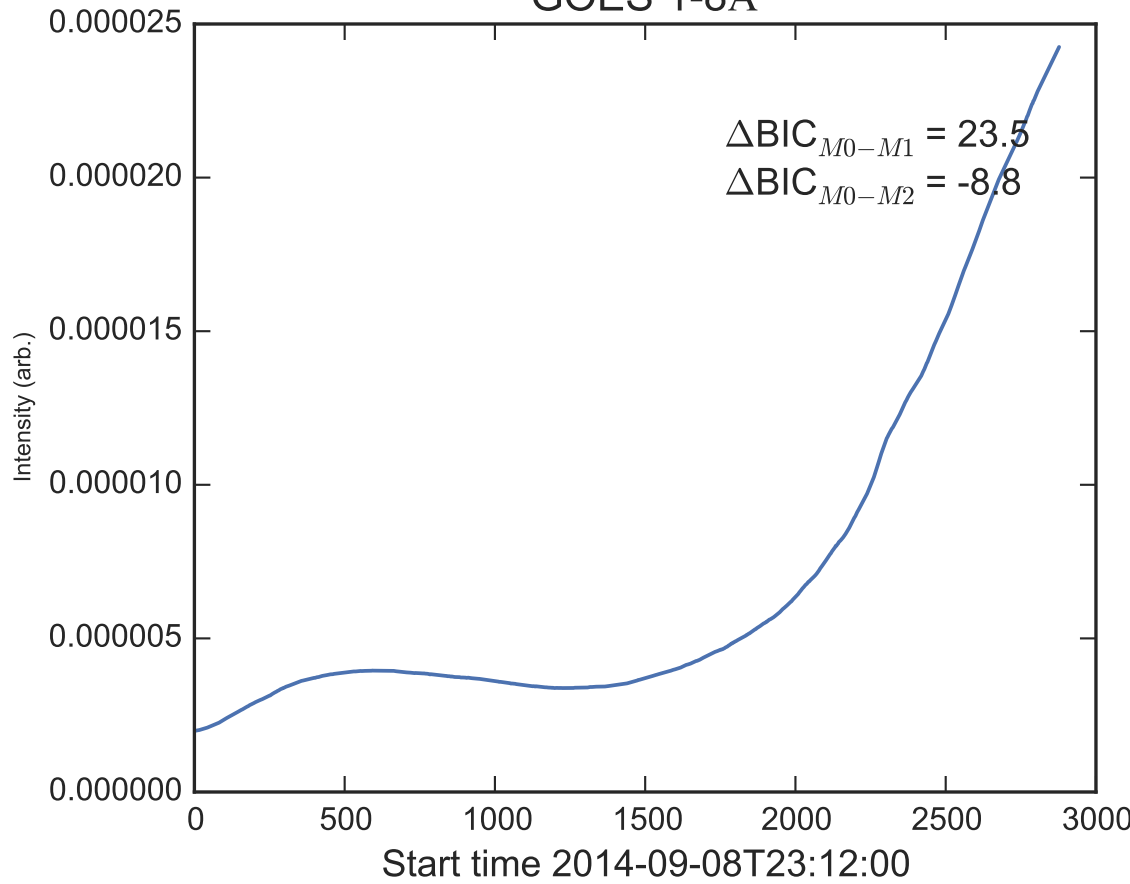

GOES 1-8Å

Power Spectral Density (PSD) - Model 0

Power Spectral Density (PSD) - Model 1

Power Spectral Density (PSD) - Model 2