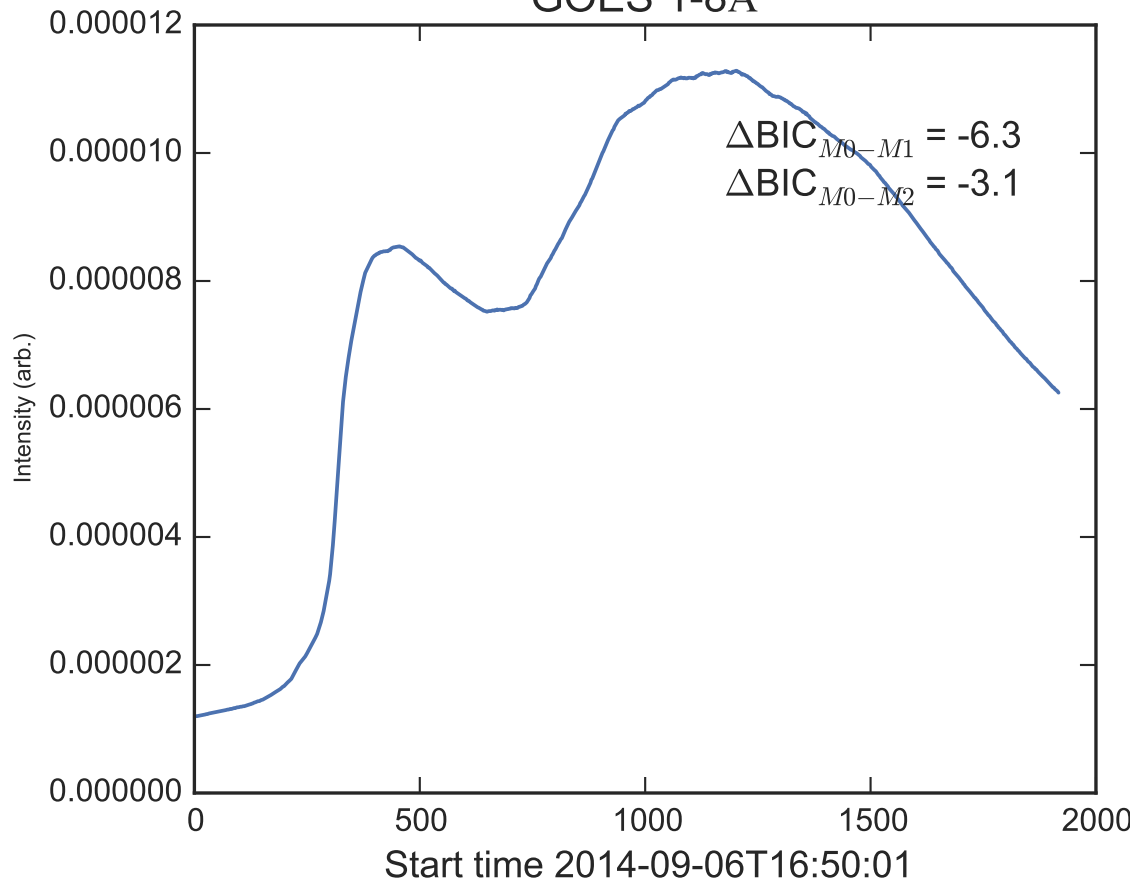

GOES 1-8Å

Power Spectral Density (PSD) - Model 0

Power Spectral Density (PSD) - Model 1

Power Spectral Density (PSD) - Model 2