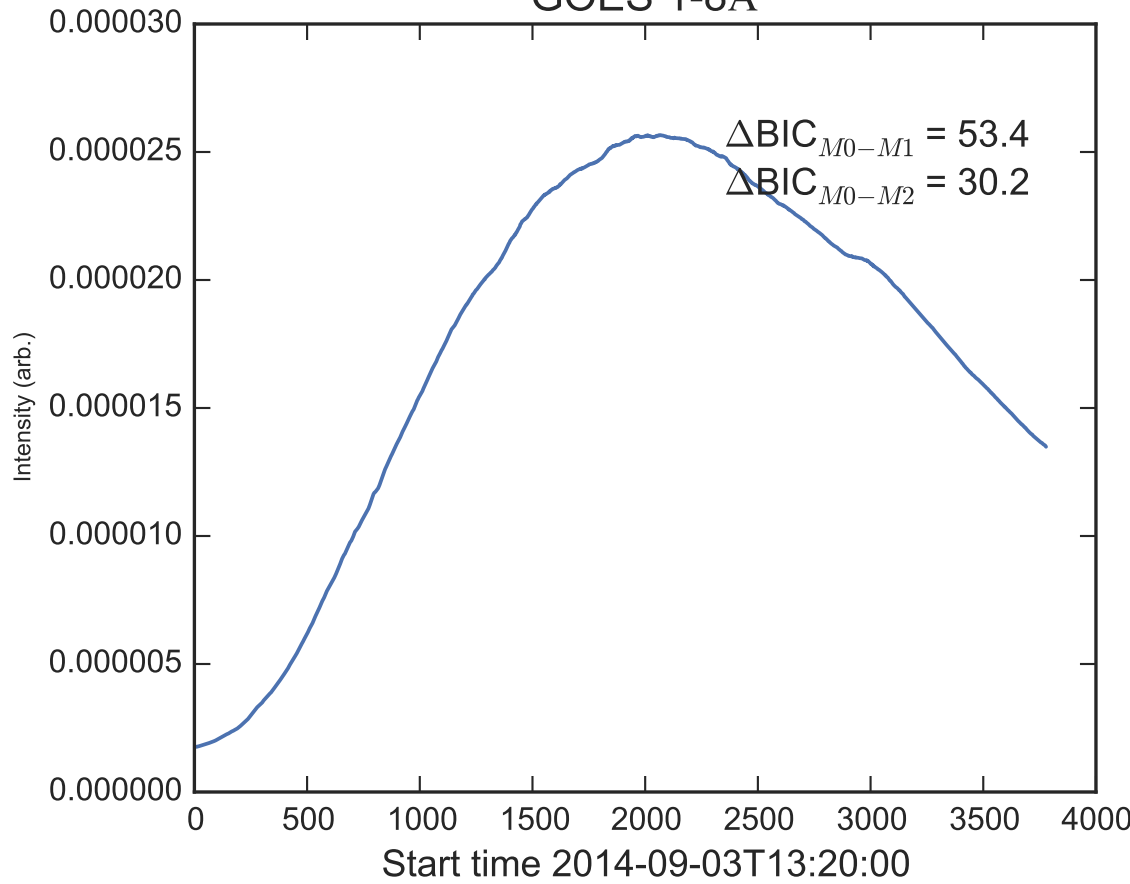

GOES 1-8Å

Power Spectral Density (PSD) - Model 0

Power Spectral Density (PSD) - Model 1

Power Spectral Density (PSD) - Model 2