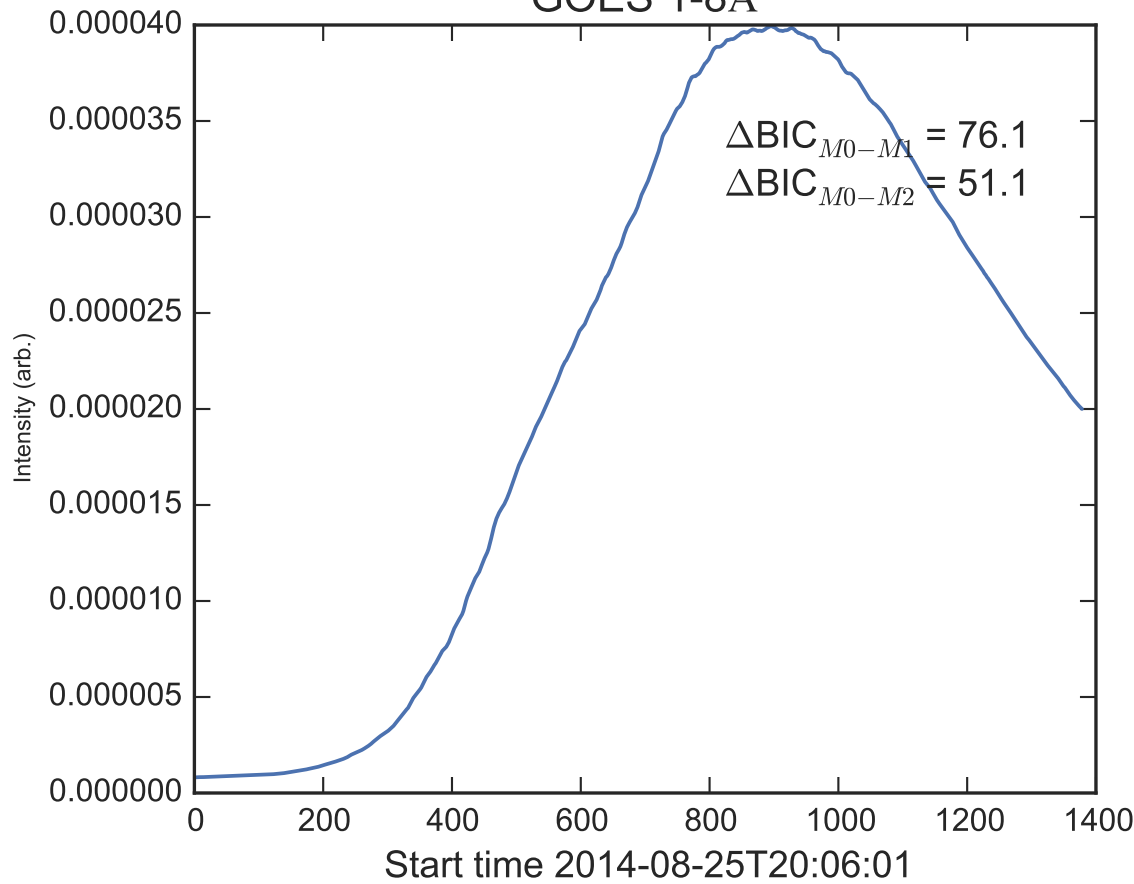

GOES 1-8Å

Power Spectral Density (PSD) - Model 0

Power Spectral Density (PSD) - Model 1

Power Spectral Density (PSD) - Model 2