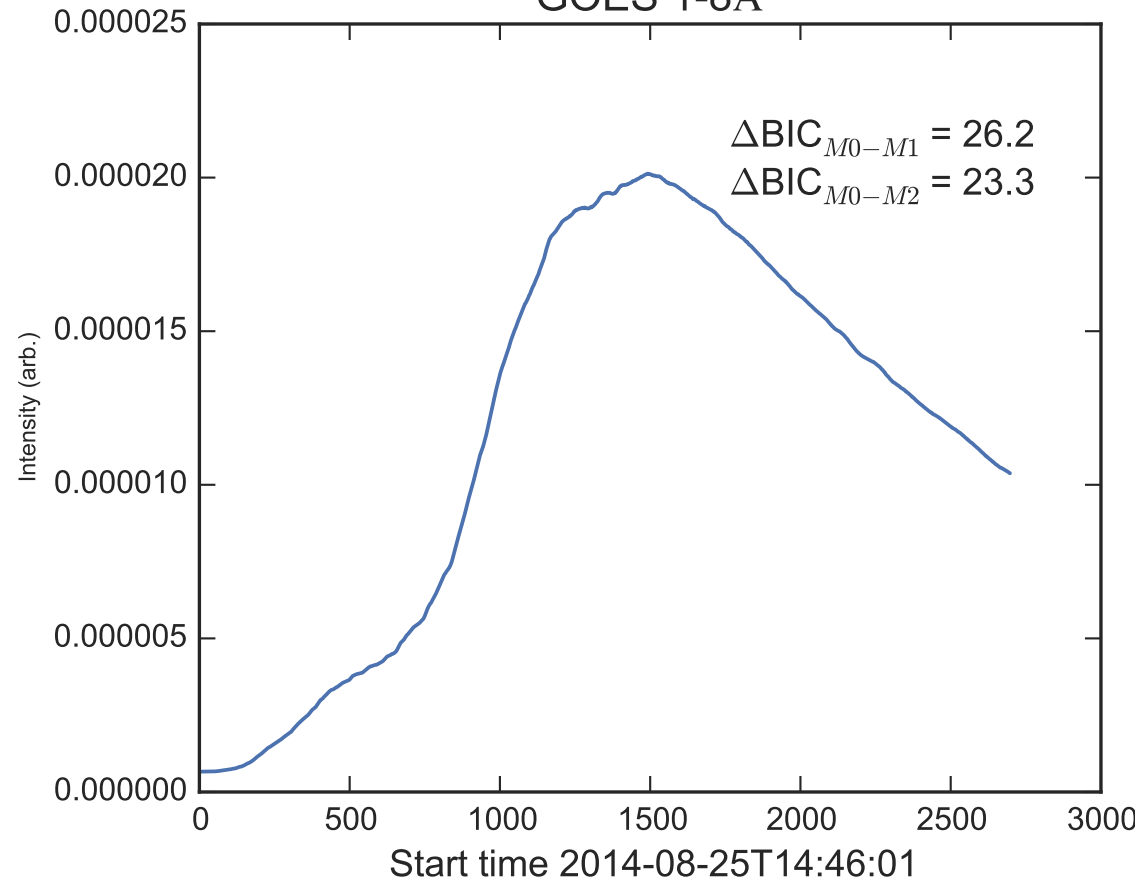

GOES 1-8Å

Power Spectral Density (PSD) - Model 0

Power Spectral Density (PSD) - Model 1

Power Spectral Density (PSD) - Model 2