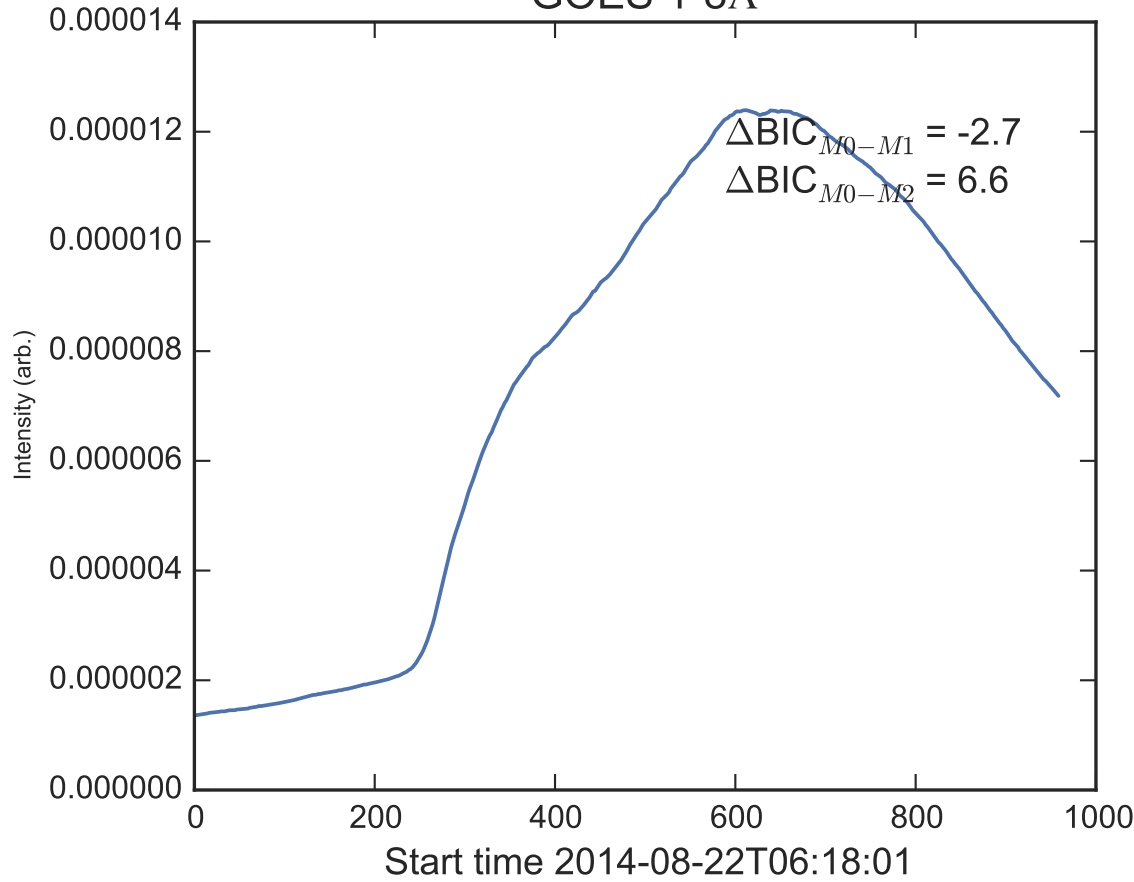

GOES 1-8Å

Power Spectral Density (PSD) - Model 0

Power Spectral Density (PSD) - Model 1

Power Spectral Density (PSD) - Model 2