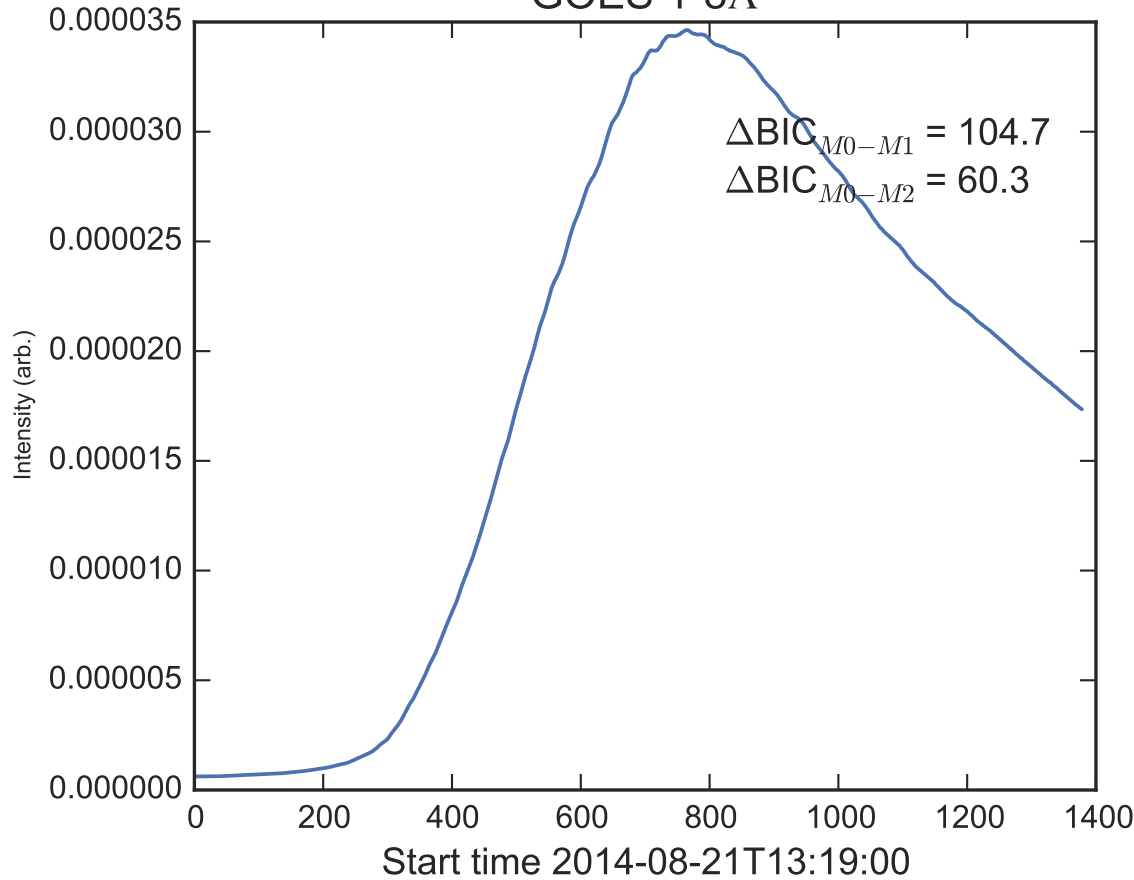

GOES 1-8Å

Power Spectral Density (PSD) - Model 0

Power Spectral Density (PSD) - Model 1

Power Spectral Density (PSD) - Model 2