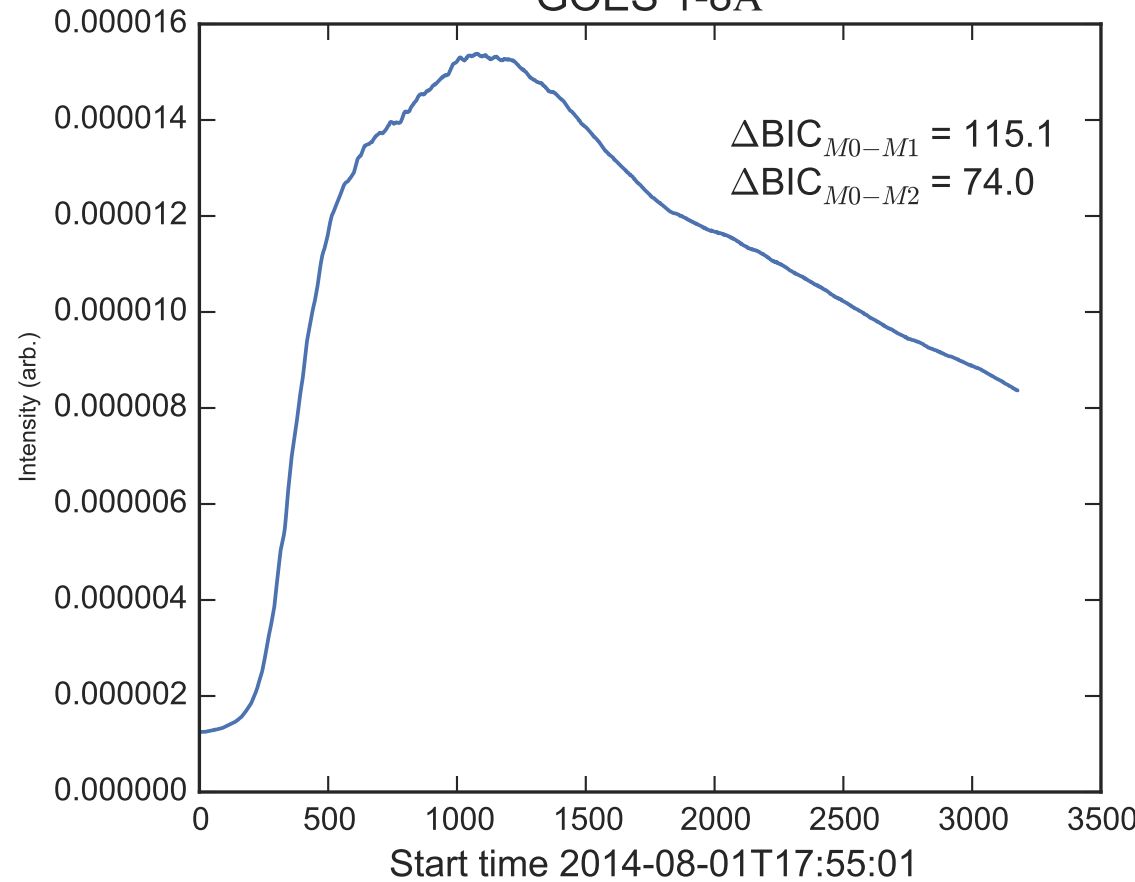

GOES 1-8Å

Power Spectral Density (PSD) - Model 0

Power Spectral Density (PSD) - Model 1

Power Spectral Density (PSD) - Model 2