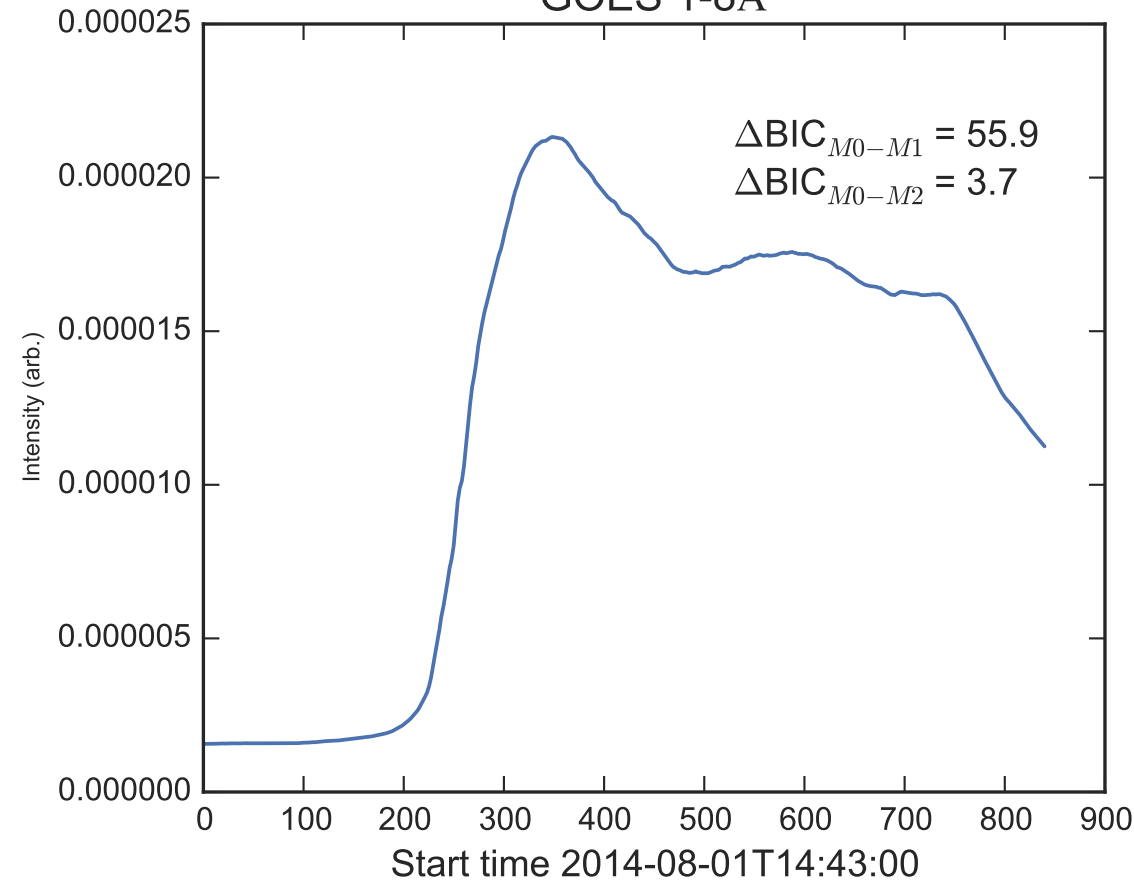

GOES 1-8Å

Power Spectral Density (PSD) - Model 0

Power Spectral Density (PSD) - Model 1

Power Spectral Density (PSD) - Model 2