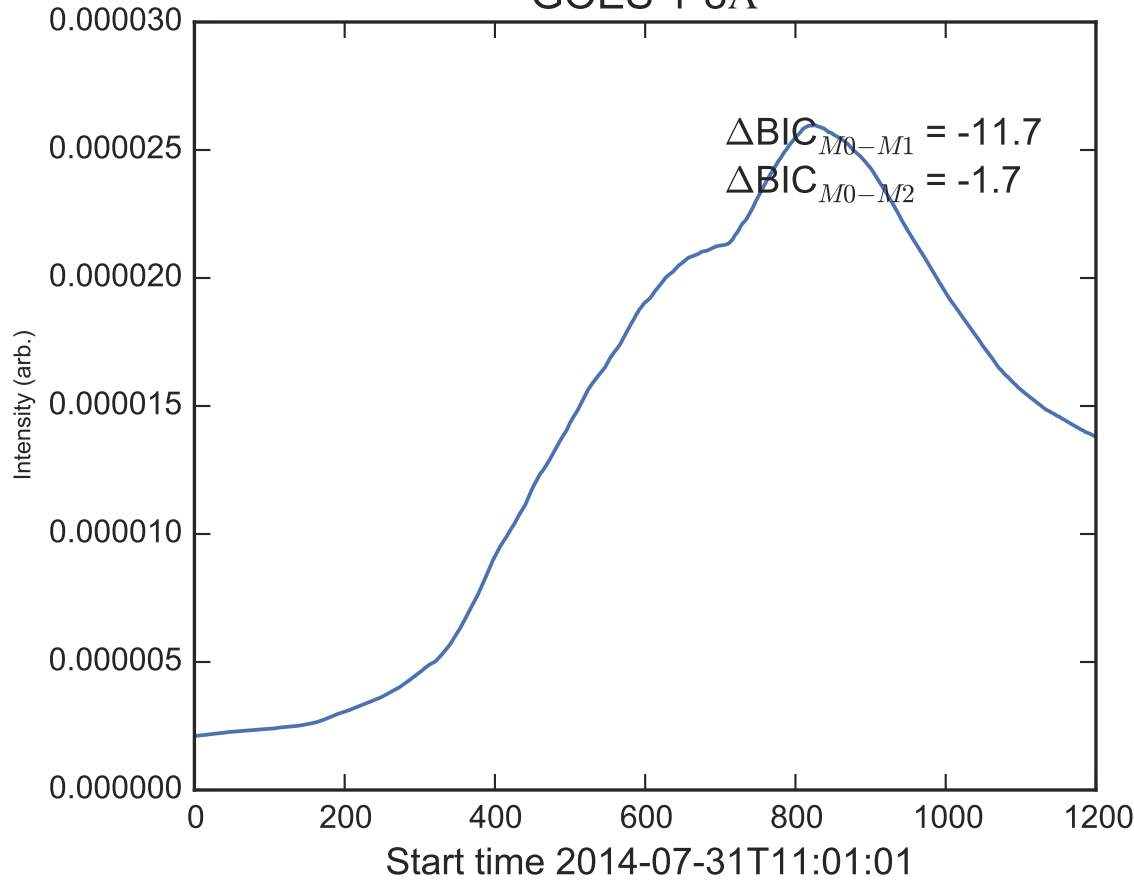

GOES 1-8Å

Power Spectral Density (PSD) - Model 0

Power Spectral Density (PSD) - Model 1

Power Spectral Density (PSD) - Model 2