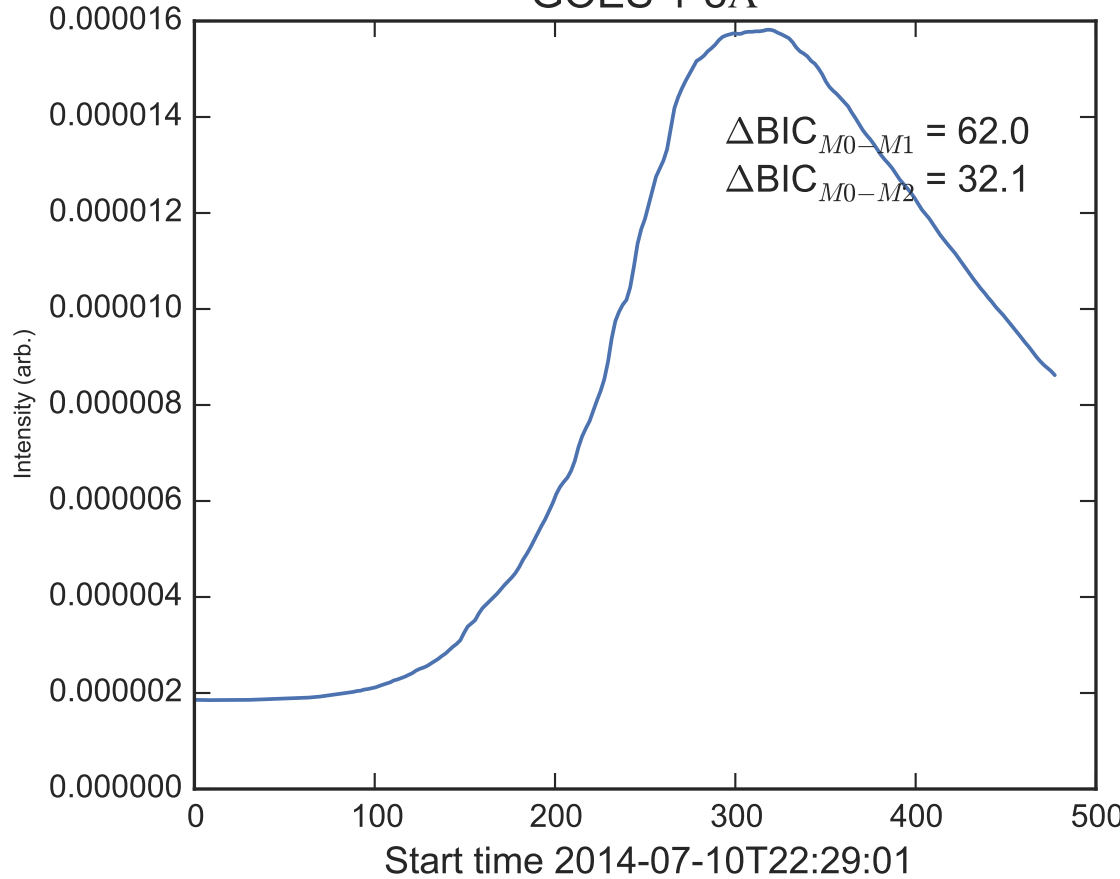

GOES 1-8Å

Power Spectral Density (PSD) - Model 0

Power Spectral Density (PSD) - Model 1

Power Spectral Density (PSD) - Model 2