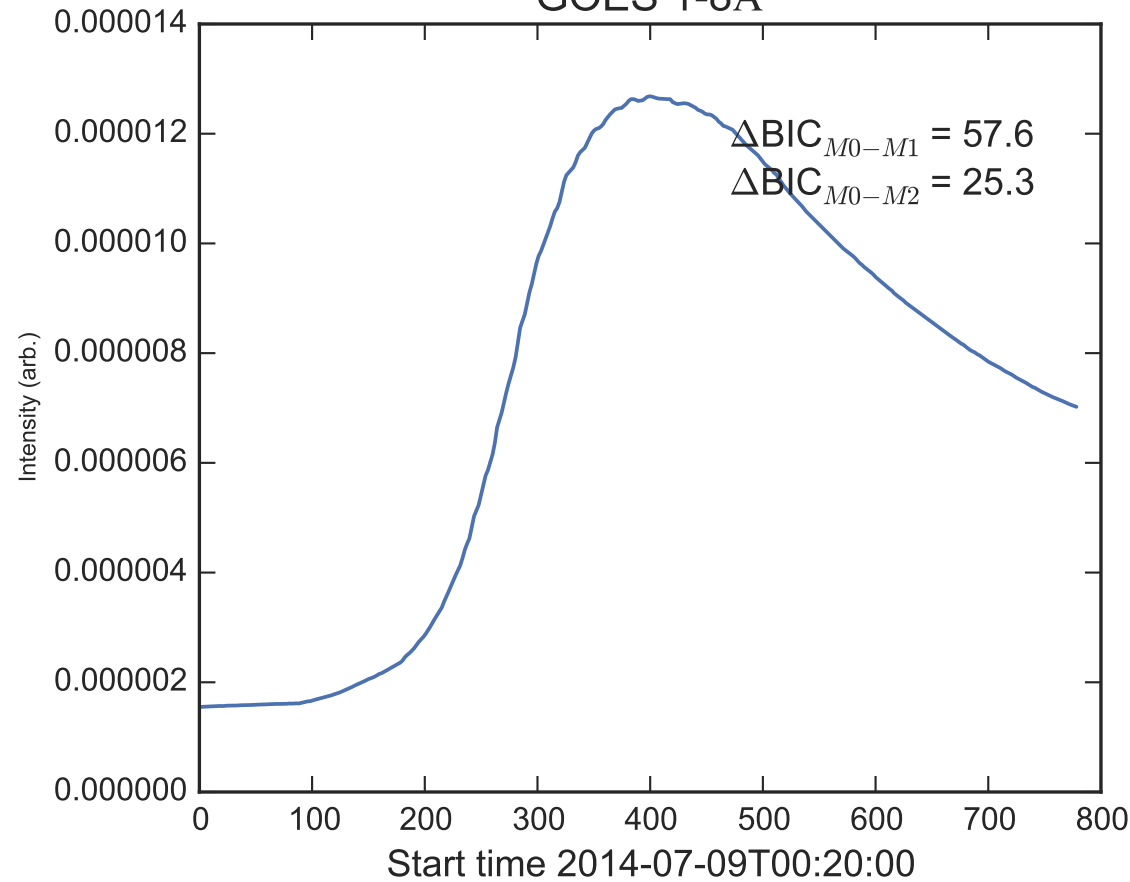

GOES 1-8Å

Power Spectral Density (PSD) - Model 0

Power Spectral Density (PSD) - Model 1

Power Spectral Density (PSD) - Model 2