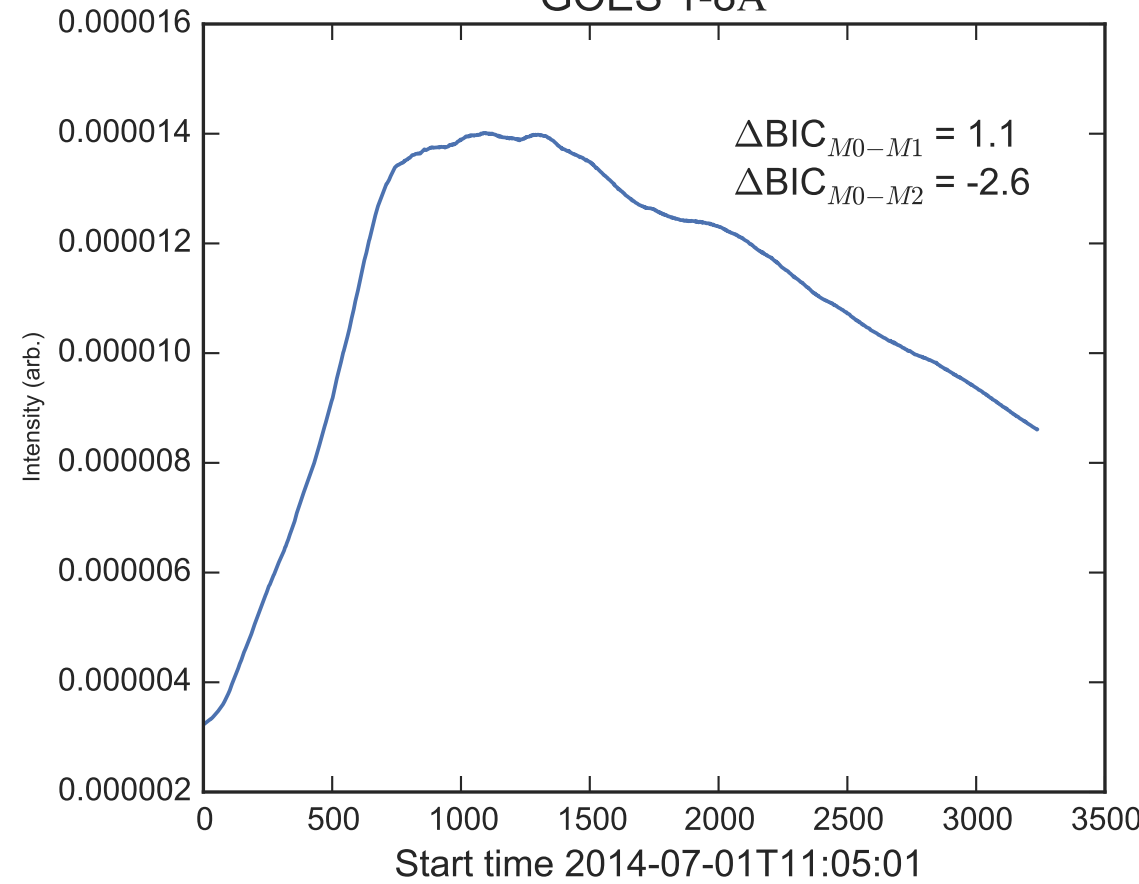

GOES 1-8Å

Power Spectral Density (PSD) - Model 0

Power Spectral Density (PSD) - Model 1

Power Spectral Density (PSD) - Model 2