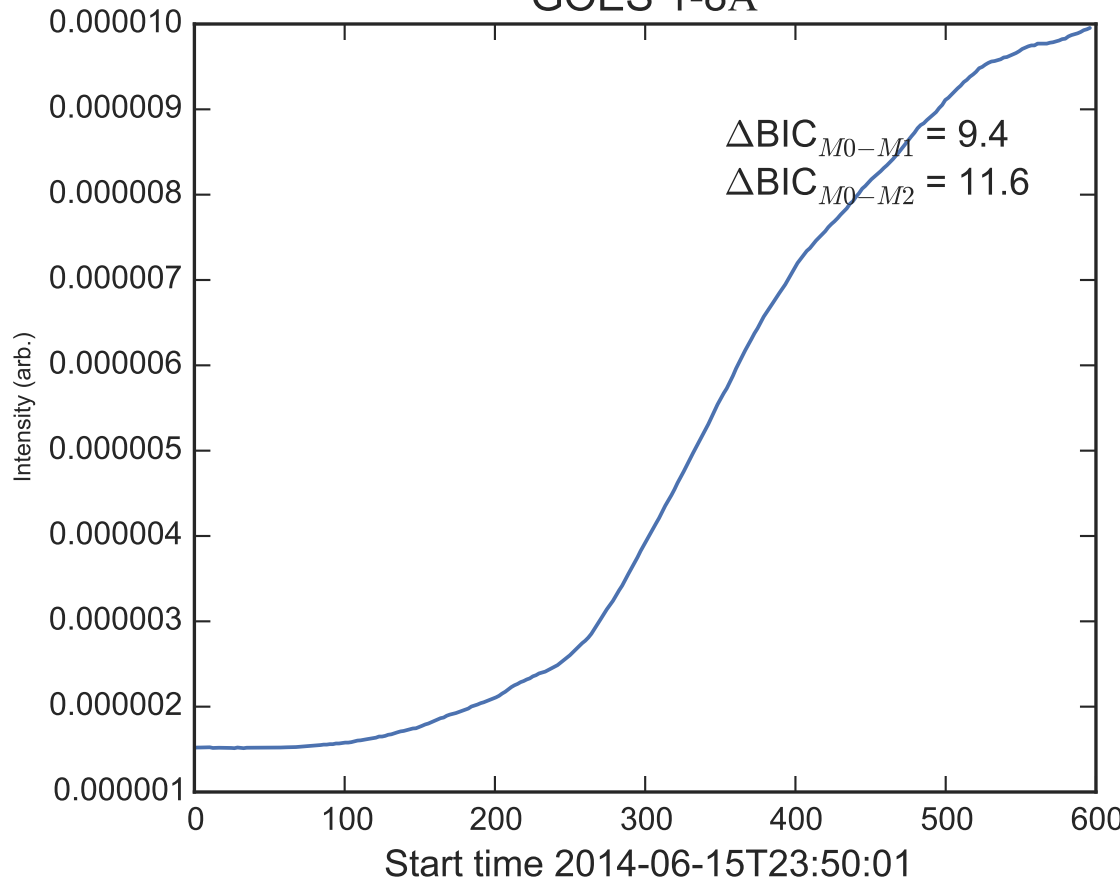

GOES 1-8Å

Power Spectral Density (PSD) - Model 0

Power Spectral Density (PSD) - Model 1

Power Spectral Density (PSD) - Model 2