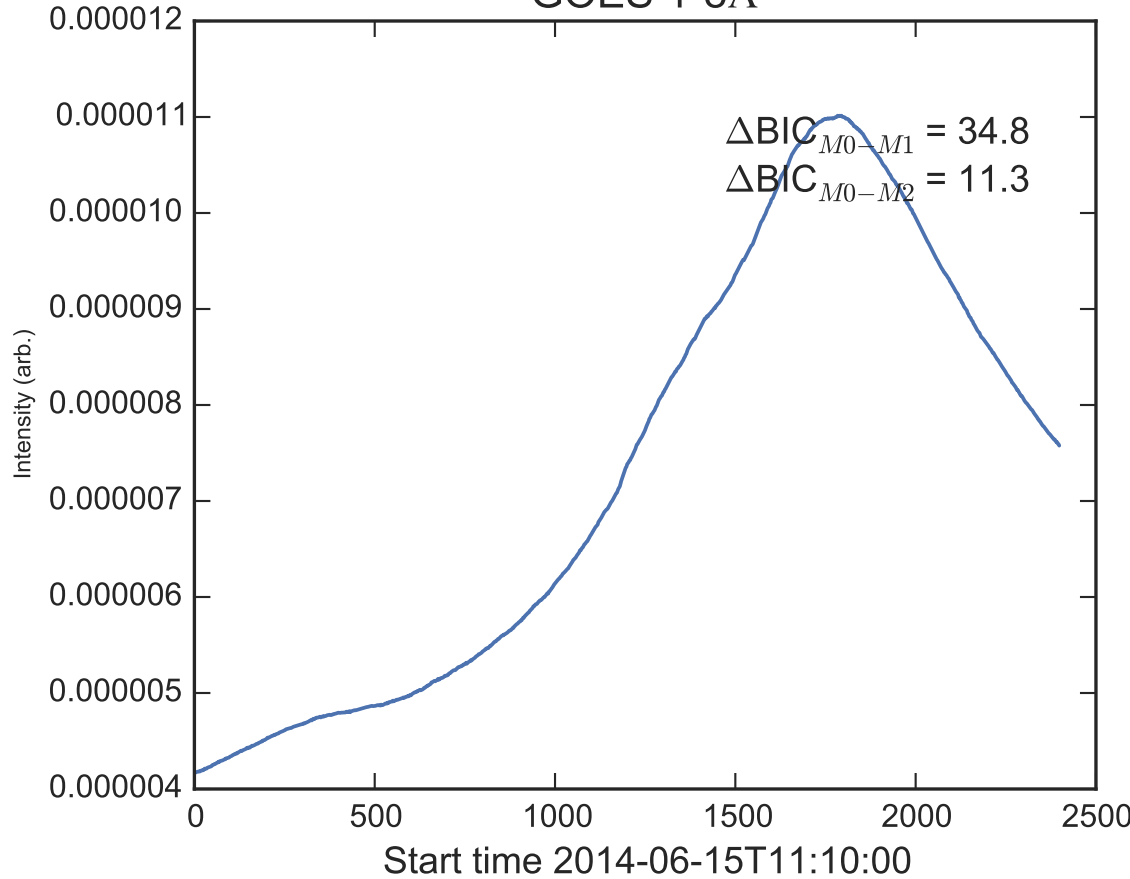

GOES 1-8Å

Power Spectral Density (PSD) - Model 0

Power Spectral Density (PSD) - Model 1

Power Spectral Density (PSD) - Model 2