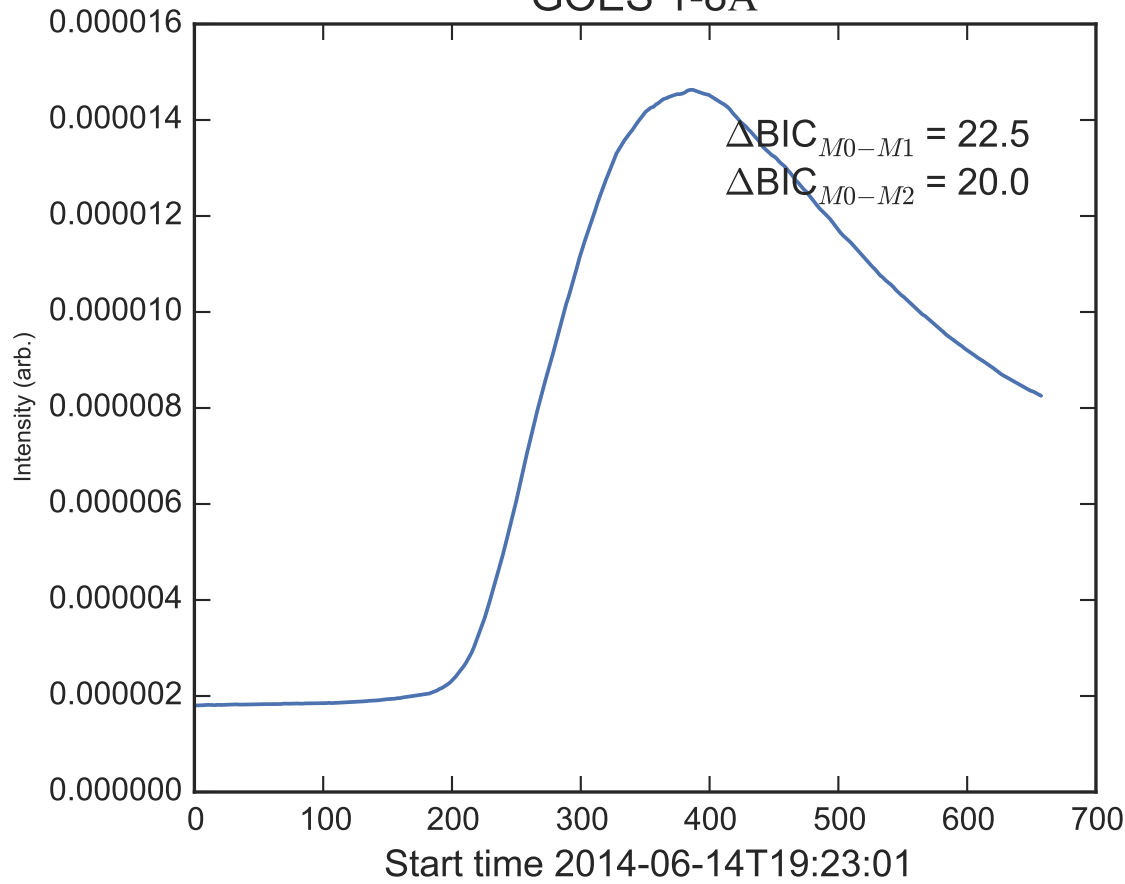

GOES 1-8Å

Power Spectral Density (PSD) - Model 0

Power Spectral Density (PSD) - Model 1

Power Spectral Density (PSD) - Model 2