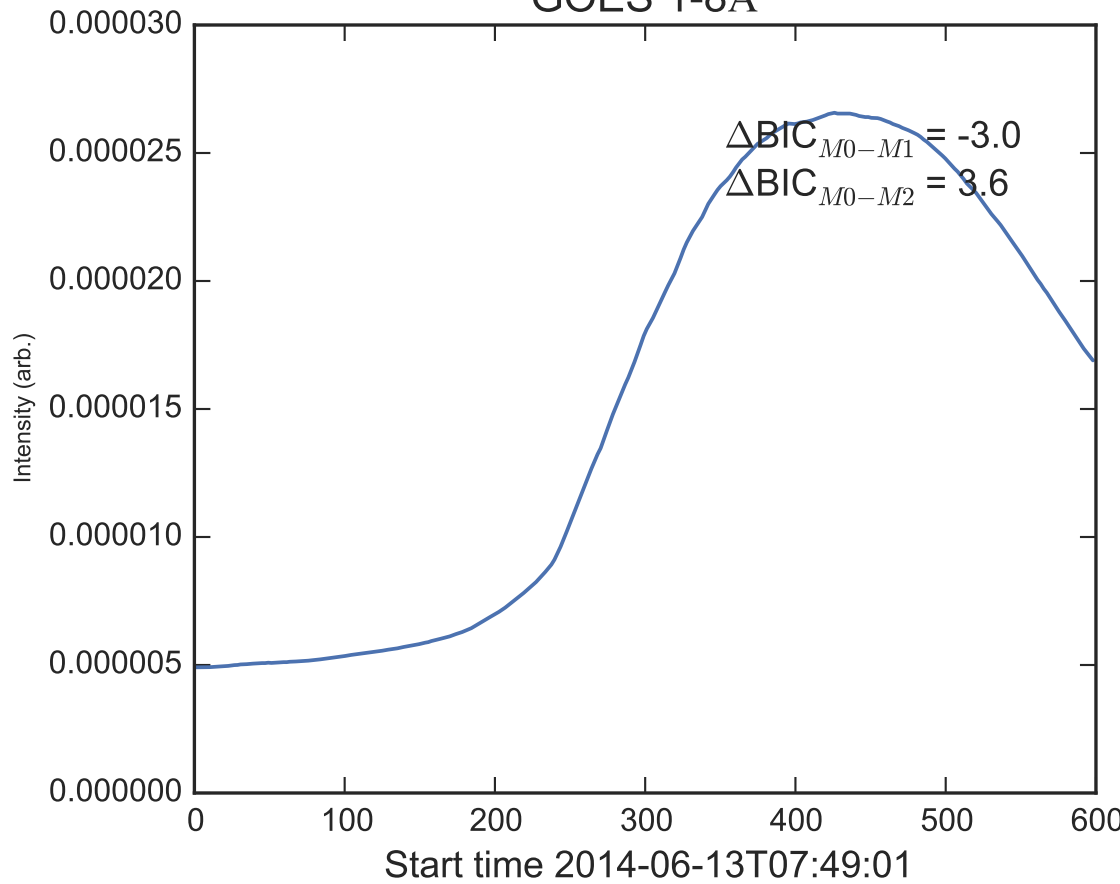

GOES 1-8Å

Power Spectral Density (PSD) - Model 0

Power Spectral Density (PSD) - Model 1

Power Spectral Density (PSD) - Model 2