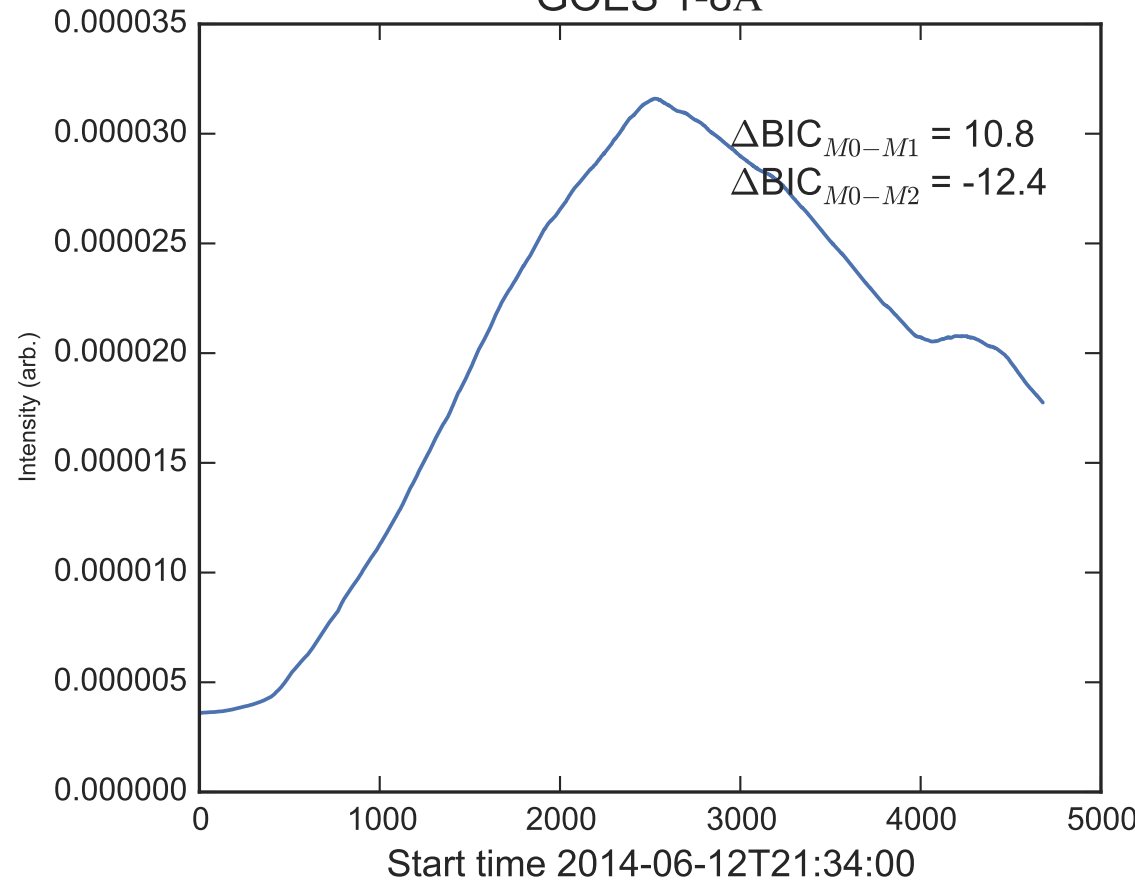

GOES 1-8Å

Power Spectral Density (PSD) - Model 0

Power Spectral Density (PSD) - Model 1

Power Spectral Density (PSD) - Model 2