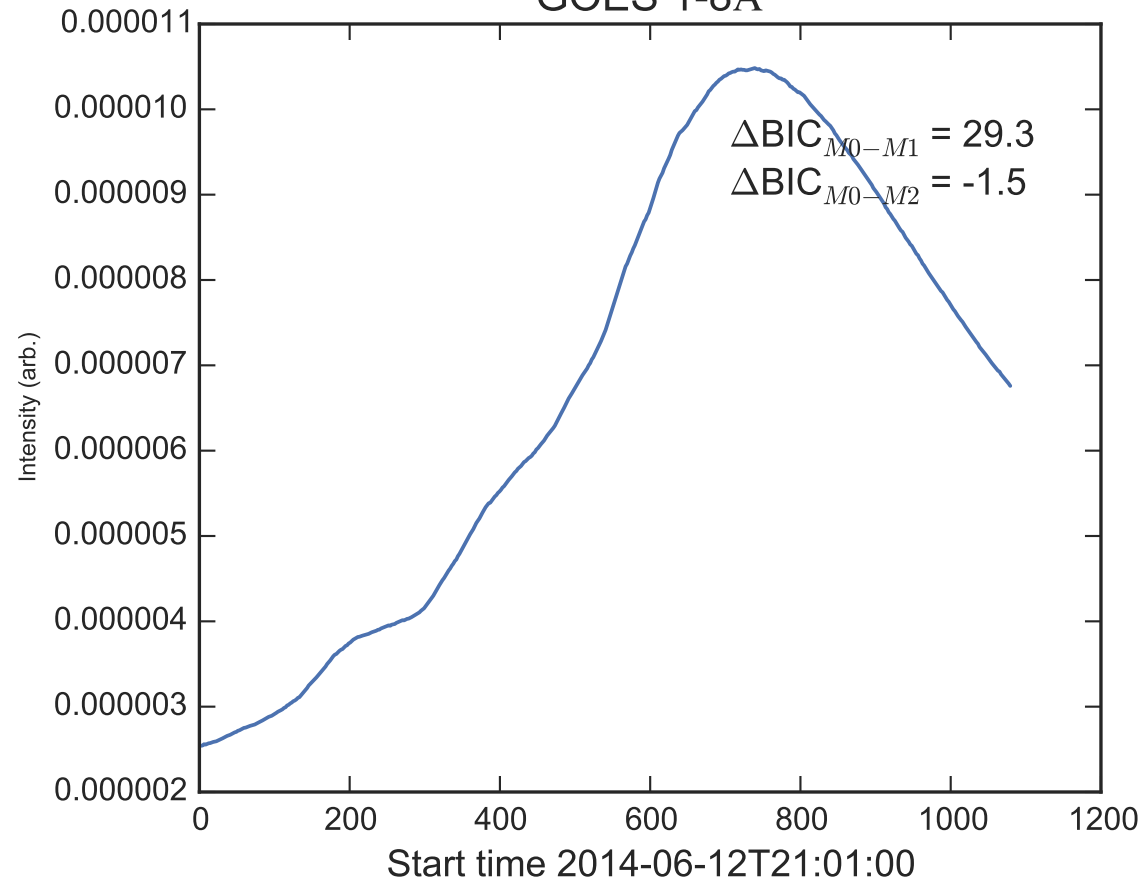

GOES 1-8Å

Power Spectral Density (PSD) - Model 0

Power Spectral Density (PSD) - Model 1

Power Spectral Density (PSD) - Model 2