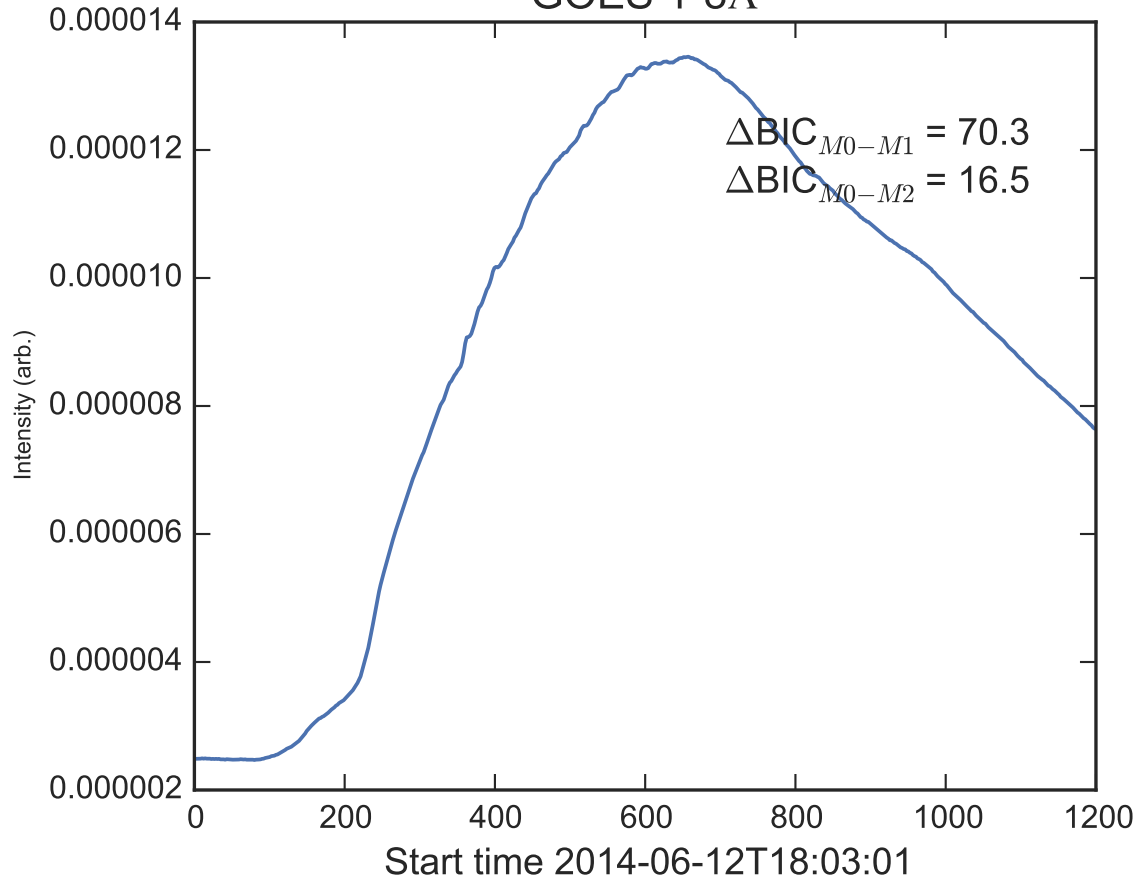

GOES 1-8Å

Power Spectral Density (PSD) - Model 0

Power Spectral Density (PSD) - Model 1

Power Spectral Density (PSD) - Model 2